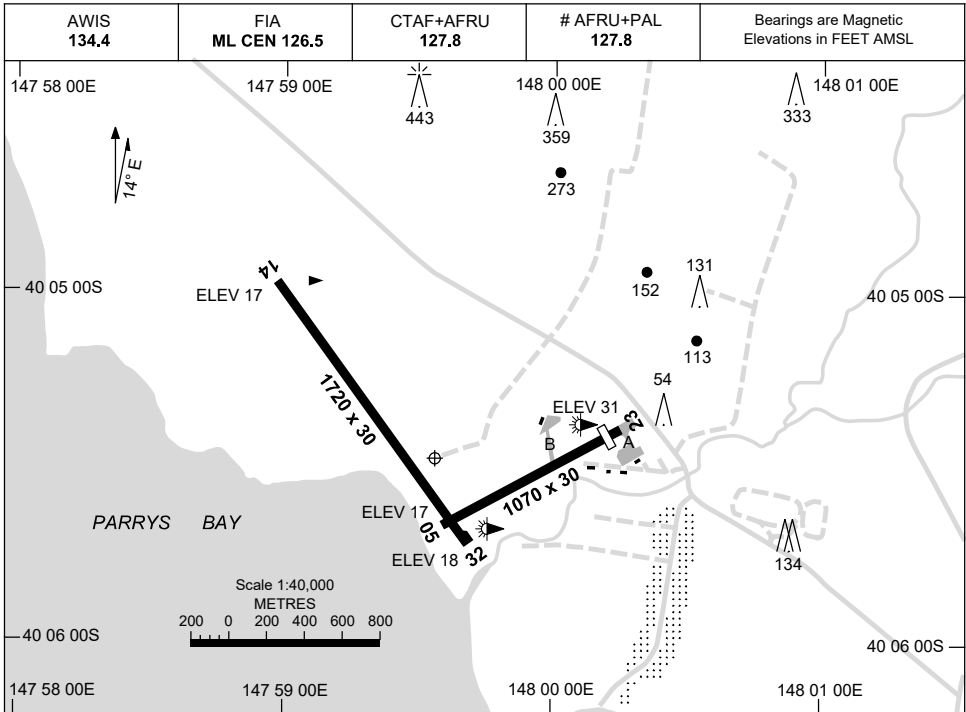

15 JUN 2023

AD ELEV 34
40 05 29S 147 59 34E

**AERODROME CHART
FLINDERS ISLAND, TAS (YFLI)**

		AERODROME LIGHTING	
RWY		HBN	: FLG R 1 SEC
		TAXIWAY	: BLUE EDGE
		RL	: AFRU+PAL 127.8 , SDBY (15 SEC)
14	¹³⁰	LIRL	
³¹⁰	32	LIRL	
05	⁰⁴⁷	LIRL	
²²⁷	23	LIRL	

NOTES

- # 1. ACTIVATION RANGE MAY BE REDUCED TO THE NORTH DUE TO HIGH TERRAIN.
2. AWIS 134.4 ACTIVATED BY 1 SEC TRANSMISSION.
3. FIA FREQ 126.5 AVBL CIRCUIT AREA.

Changes: NOTES and Editorial.

FLIAD01-175