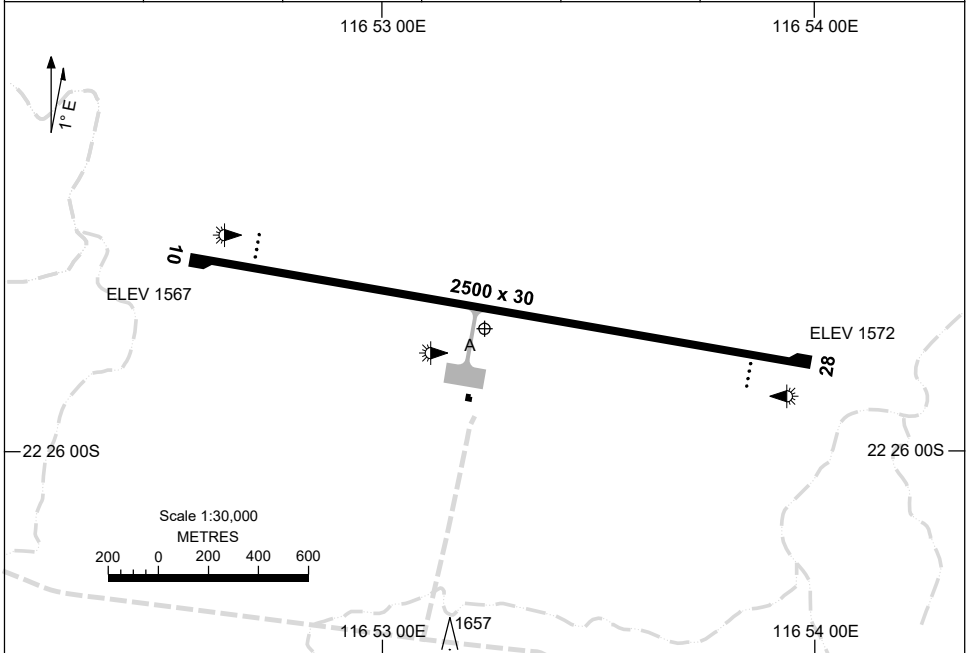

15 JUN 2023

AD ELEV 1576
22 25 44S 116 53 14E

AERODROME CHART
ELIWANA, WA (YEW)

AWIS 122.275	FIA ML CEN 125.7	CTAF+AFRU 126.7	PAL+AA 119.6	UNICOM 126.7	Bearings are Magnetic Elevations in FEET AMSL
-----------------	---------------------	--------------------	-----------------	-----------------	--

RWY	AERODROME LIGHTING	
	TAXIWAY : BLUE EDGE	RL : PAL+AA 119.6 , SDBY (10 SEC)
10 <small>099</small>	PAPI 3.0° 53FT LIRL	
<small>279</small> 28	PAPI 3.0° 53FT LIRL	

NOTES

1. AWIS REQUIRES THREE ONE-SECOND PULSE TO ACTIVATE.
2. AFRU UNIT AT YBGD. NOT HEARD ON GROUND YEWA.