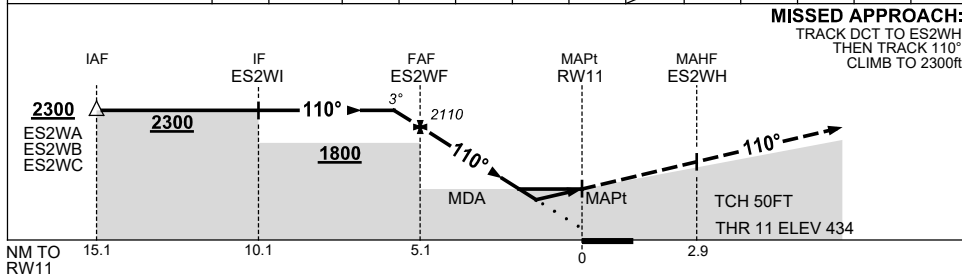

USE QNH

RNP RWY 11

ESPERANCE, WA (YESP)

21 MAR 2024

NM TO NEXT WPT	0.6	ES2WF	4	3	2	1.6	1	RW11				
ALT (3° APCH PATH)	2300	2110	1760	1440	1120	990	810					

MISSED APPROACH:
 TRACK DCT TO ES2WH,
 THEN TRACK 110°.
 CLIMB TO 2300ft.

NOTES

CATEGORY	A	B	C	D
LNAV/VNAV		810 (376-2.1)		
LNAV		990 (556-3.2)		
CIRCLING*	1120 (649-2.4)		1230 (759-4.0)	1260 (789-5.0)
ALTERNATE	(1149-4.4)		(1259-6.0)	(1289-7.0)

- MAX IAS: INITIAL : 210KT.
- NO CIRCLING CAT C/D STH OF RWY 11/29.