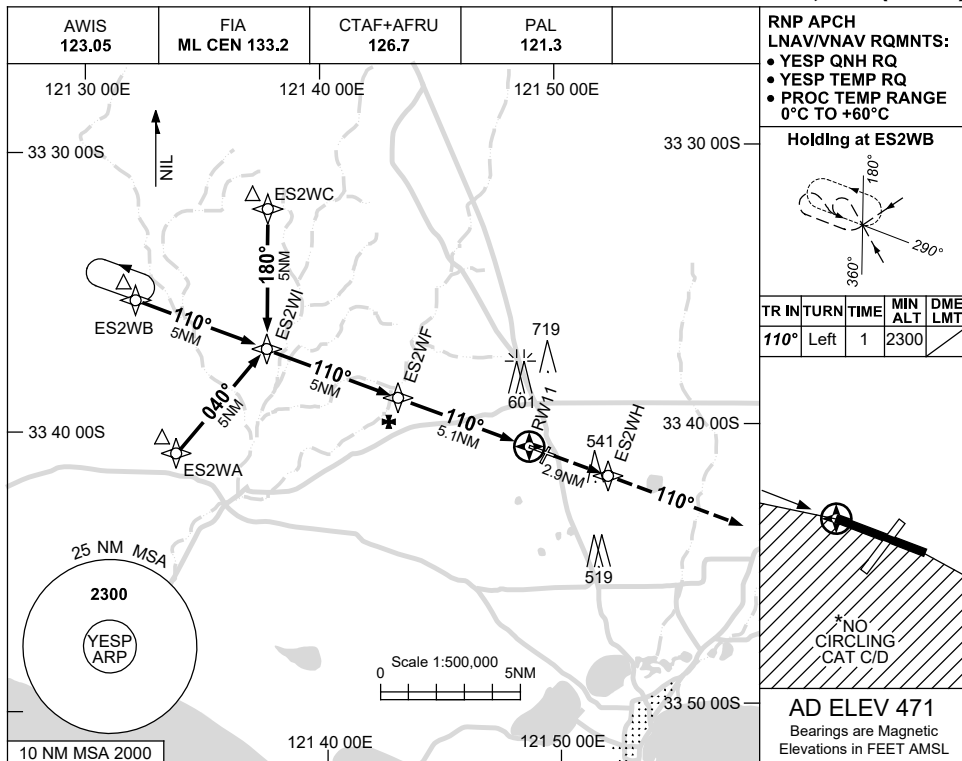

USE QNH

RNP RWY 11

ESPERANCE, WA (YESP)

21 MAR 2024

NM TO NEXT WPT	0.6	ES2WF	4	3	2	1.6	1	RW11				
ALT (3° APCH PATH)	2300	2110	1760	1440	1120	990	810					

MISSED APPROACH:
 TRACK DCT TO ES2WH,
 THEN TRACK 110°.
 CLIMB TO 2300ft.

NOTES

CATEGORY	A	B	C	D
LNAV/VNAV		810 (376-2.1)		
LNAV		990 (556-3.2)		
CIRCLING*	1120 (649-2.4)		1230 (759-4.0)	1260 (789-5.0)
ALTERNATE	(1149-4.4)		(1259-6.0)	(1289-7.0)

- MAX IAS: INITIAL : 210KT.
- NO CIRCLING CAT C/D STH OF RWY 11/29.