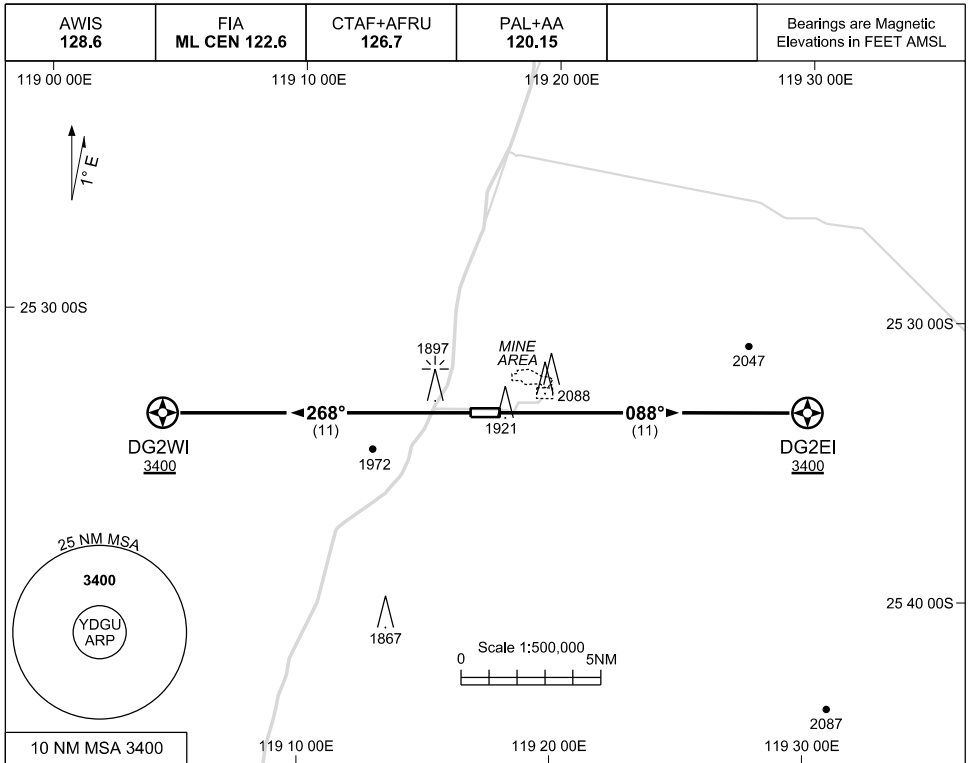

STANDARD INSTRUMENT DEPARTURE (SID)  
 DEGRUSSA ONE DEPARTURE (RNAV) - RWY 09 & 27  
**DEGRUSSA, WA (YDGU)**

7 SEP 2023

**DEGRUSSA ONE DEPARTURE (RNAV)**

**RWY 27**

- GRAD 3.3%
- Track 268° to DG2WI  
**Cross DG2WI AT or ABV 3400FT**

**RWY 09**

- GRAD 3.7%
- Track 088° to DG2EI  
**Cross DG2EI AT or ABV 3400FT**

Changes: CHART TITLE, EDITORIAL

DGUDP01-176