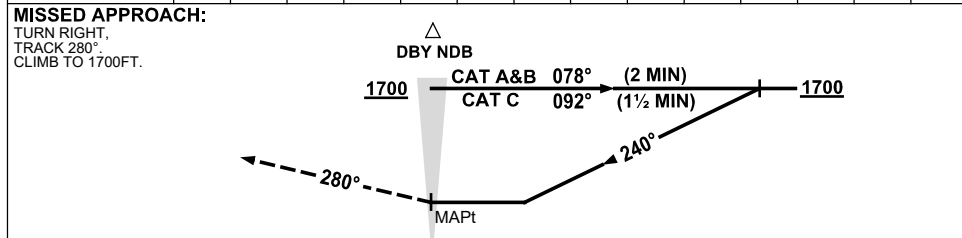

USE QNH

NDB-A
DERBY, WA (YDBY)

8 SEP 2022

DME DIST	NOT APPLICABLE				
ALT					

NOTES

CATEGORY	A	B	C	D
				NOT APPROVED
CIRCLING	660 (636-2.4)		830 (806-4.0)	
ALTERNATE	(1136-4.4)		(1306-6.0)	

1. MAX IAS:
INITIAL : 210KT.
2. YCIN RNP RWY 11
HOLDING OVERLIES
MISSED APCH.