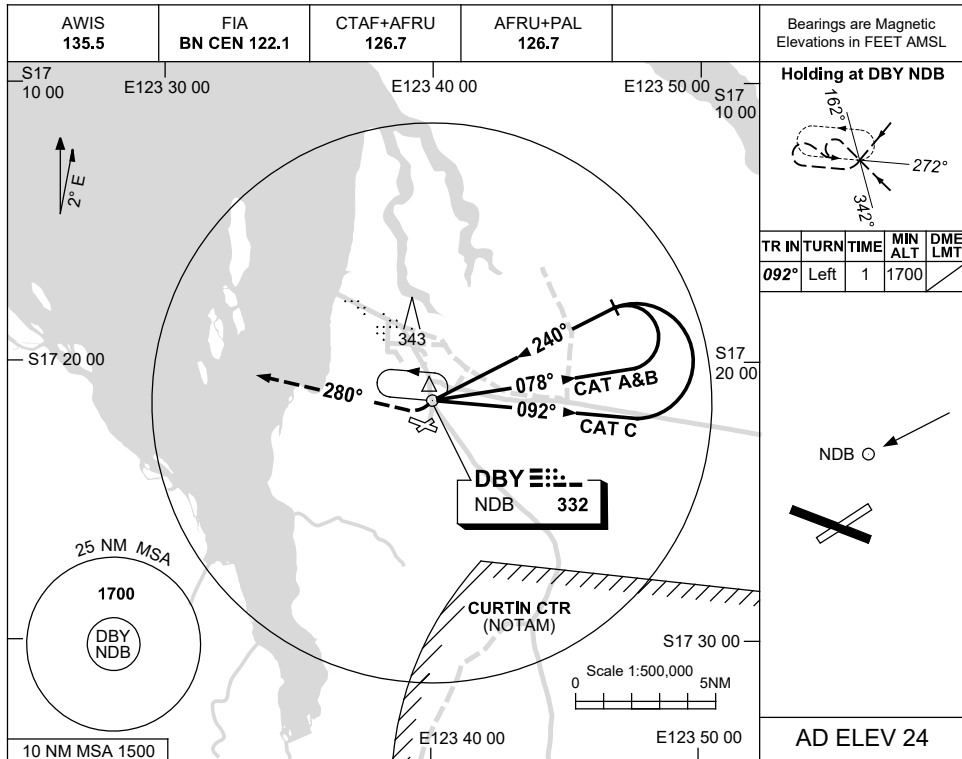

USE QNH

NDB-A
DERBY, WA (YDBY)

8 SEP 2022

DME DIST	NOT APPLICABLE				
ALT					

NOTES

CATEGORY	A	B	C	D
				NOT APPROVED
CIRCLING	660 (636-2.4)		830 (806-4.0)	
ALTERNATE	(1136-4.4)		(1306-6.0)	

1. MAX IAS:
INITIAL : 210KT.
2. YCIN RNP RWY 11
HOLDING OVERLIES
MISSED APCH.