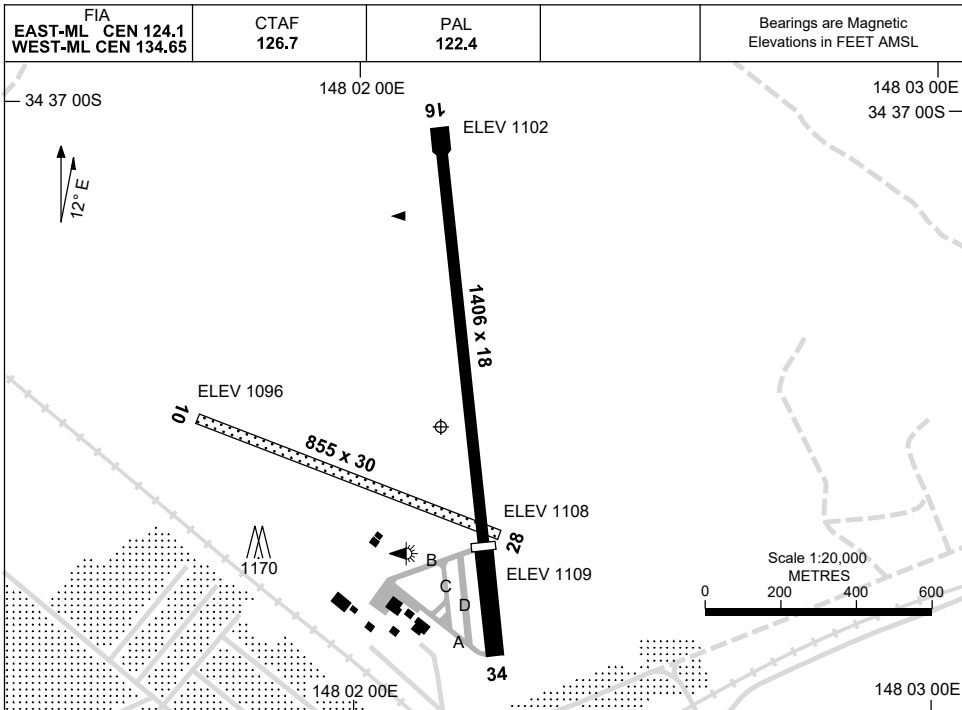

30 NOV 2023

AD ELEV 1110
34 37 28S 148 02 09E

AERODROME CHART
COOTAMUNDRA, NSW (YCTM)

RWY		AERODROME LIGHTING
		TAXIWAY : BLUE EDGE RL : PAL 122.4
16	162	LIRL
342	34	LIRL
10	099	NIL
279	28	NIL

NOTES

- RWY 34 THR PERM DISP 280M INDICATED BY 6 GREEN INSET THR LGT.
- FIA FREQ 124.1 AVBL CIRCUIT AREA.
FIA FREQ 134.65 AVBL 4,000FT.

Changes: TWY D, DEPICTION OF DISPLACED THR, RWY LEN, Editorial.

CTMAD01-177