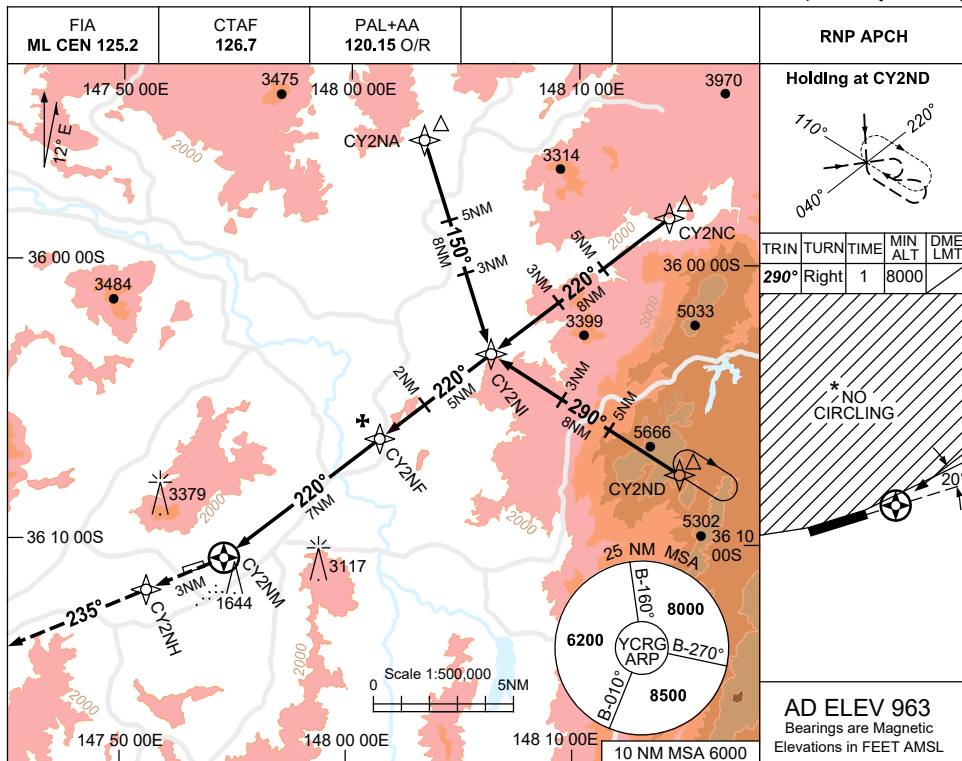

USE QNH

RNP RWY 24
CORRYONG, VIC (YCRG)

28 NOV 2024

NOTES

CATEGORY	A	B	C	D
LNAV	2330 (1382-5.0)		NOT APPLICABLE	
CIRCLING *	2330 (1367-2.0)	2550 (1587-2.4)		
ALTERNATE	(1867-4.0)	(2087-4.4)		

- * 1. NO CIRCLING NTH OF RWY 06/24.
- 2. COLOUR: SEE SPEC NOTICES.

Changes: PAL+AA.

CRGGN01-181