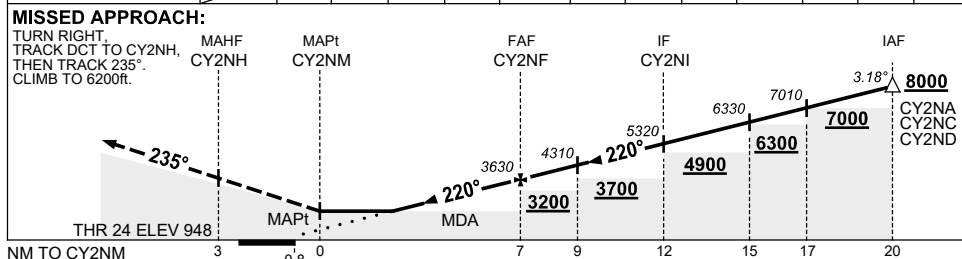

USE QNH

RNP RWY 24
CORRYONG, VIC (YCRG)

28 NOV 2024

NOTES

CATEGORY	A	B	C	D
LNAV	2330 (1382-5.0)		NOT APPLICABLE	
CIRCLING *	2330 (1367-2.0)	2550 (1587-2.4)		
ALTERNATE	(1867-4.0)	(2087-4.4)		

- * 1. NO CIRCLING NTH OF RWY 06/24.
- 2. COLOUR: SEE SPEC NOTICES.