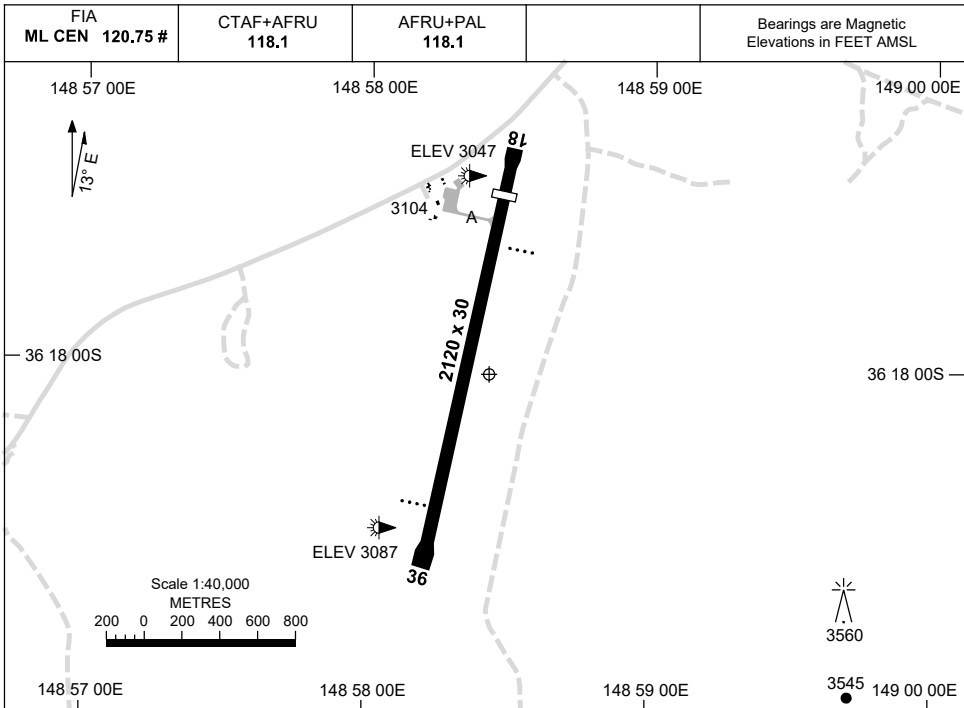

28 NOV 2024

AD ELEV 3106  
36 18 02S 148 58 26E

AERODROME CHART  
**COOMA-SNOWY MOUNTAINS, NSW (YCOM)**

<b>AERODROME LIGHTING</b>	
<b>RWY</b>	TAXIWAYS : BLUE EDGE RL : AFRU+PAL 118.1 , SDBY (10 SEC)
<b>18</b> <small>180</small>	PAPI 3.0° 40FT LIRL
<small>360</small> <b>36</b>	PAPI 3.0° 40FT LIRL

**NOTES**

1. OBSTRUCTION HAZARD BEACONS EAST AND NORTH OF AD
2. AWIS (PHONE) 02 9353 6414
3. SDBY PWR AVBL SUPPLIED BY AD GENERATOR IN THE EVENT OF MAINS PWR FAILURE
4. # ML FIA 120.75 AVBL IN CIRCUIT AREA.  
FOR ON GROUND COM USE ML CEN 119.4.