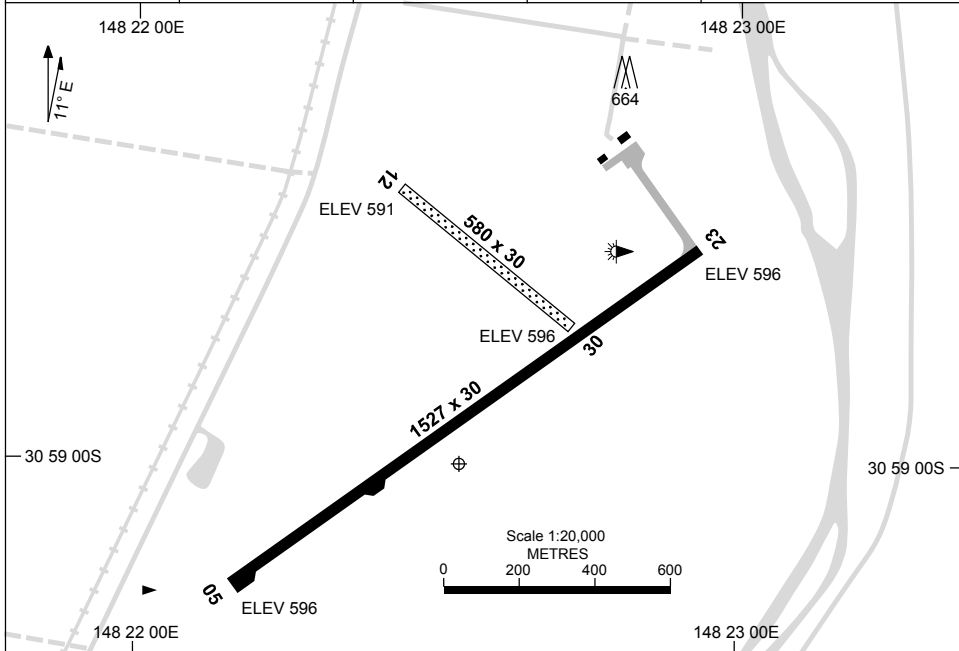

AD ELEV 604

30 59 00S 148 22 32E

AERODROME CHART

COONAMBLE, NSW (YCNM)

23 MAY 2019

AWIS 128.075	FIA BN CEN 127.1	CTAF 126.7		Bearings are Magnetic Elevations in FEET AMSL
-----------------	---------------------	---------------	--	--

AERODROME LIGHTING

RWY	TAXIWAY : BLUE EDGE RL : HN , AND IN LOW LIGHT CONDITIONS
------------	--

05 ⁰⁴³	LIRL
²²³ 23	LIRL

12 ¹¹⁸	NIL
²⁹⁸ 30	NIL

NOTES

1. AWIS RQ 5 SEC TX TO ACTIVATE
2. FIA 127.1 AVBL CIRCUIT AREA.

Changes: 664FT OBST, CO-ORD FORMAT, NOTE 2.

CNMAD01-159