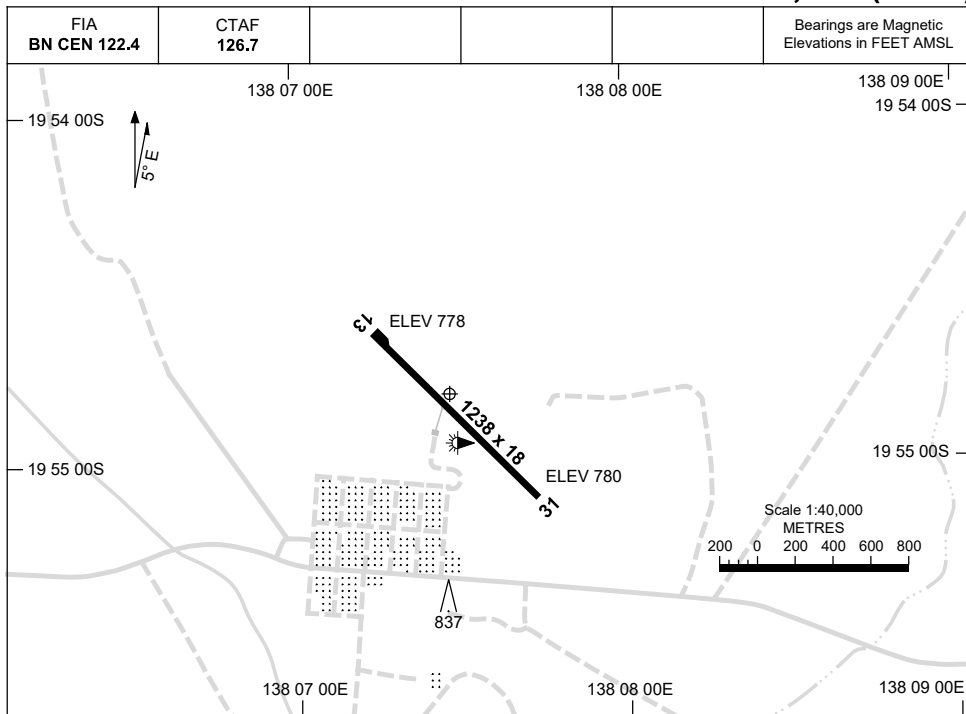

21 MAR 2024

AD ELEV 780
19 54 42S 138 07 30E

AERODROME CHART
CAMOOWEAL, QLD (YCMW)

	AERODROME INFORMATION
RWY	TWY : BLUE EDGE (SOLAR) RL : PTBL (EMERG ONLY SOLAR LIGHTING)
13 <small>130</small>	NIL
<small>310</small> 31	NIL

NOTES

1. FIA FREQ 122.4 AVBL 5,500FT.

Changes: PTBL LIGHTING ADDED.

CMWAD01-178