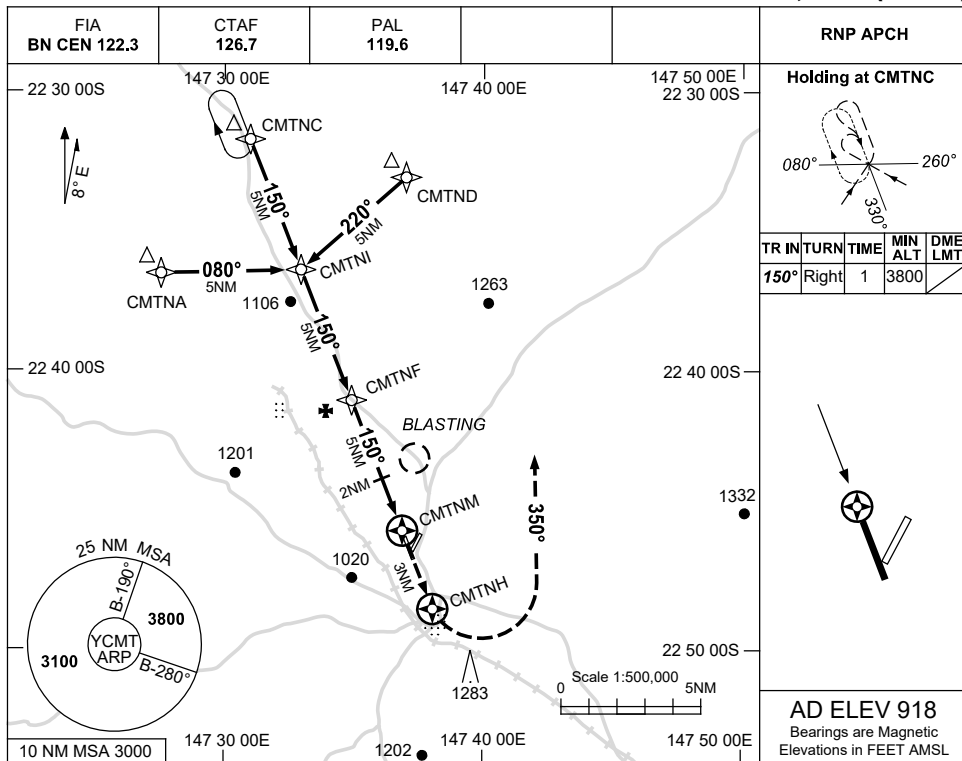

USE QNH

RNP RWY 15
CLERMONT, QLD (YCMT)

8 SEP 2022

NM TO NEXT WPT	3.6	3	2	1	CMTNF	4	3	2	1.3	CMTNM			
ALT (3° APCH PATH)	3800	3600	3280	2960	2650	2330	2010	1690	1470				

NOTES

CATEGORY	A	B	C	D
LNAV	1470 (552-3.1)			NOT APPLICABLE
CIRCLING	1570 (652-2.4)	1780 (862-4.0)		
ALTERNATE	(1152-4.4)		(1362-6.0)	

- MAX IAS: INITIAL : 210KT.
- BLASTING BRG 010 MAG AND 3NM FM ARP BTN 2100 AND 0700 UTC DLY.

Changes: NOTE 2.

CMTGN01-172