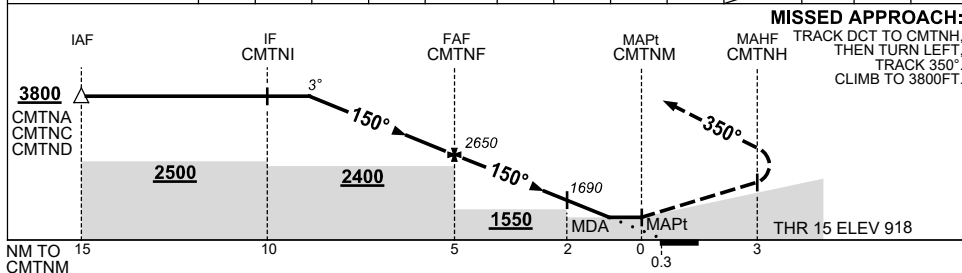

USE QNH

RNP RWY 15
CLERMONT, QLD (YCMT)

8 SEP 2022

NM TO NEXT WPT	3.6	3	2	1	CMTNF	4	3	2	1.3	CMTNM			
ALT (3° APCH PATH)	3800	3600	3280	2960	2650	2330	2010	1690	1470				

NOTES

CATEGORY	A	B	C	D
LNAV	1470 (552-3.1)			NOT APPLICABLE
CIRCLING	1570 (652-2.4)	1780 (862-4.0)		
ALTERNATE	(1152-4.4)		(1362-6.0)	

- MAX IAS: INITIAL : 210KT.
- BLASTING BRG 010 MAG AND 3NM FM ARP BTN 2100 AND 0700 UTC DLY.

Changes: NOTE 2.

CMTGN01-172