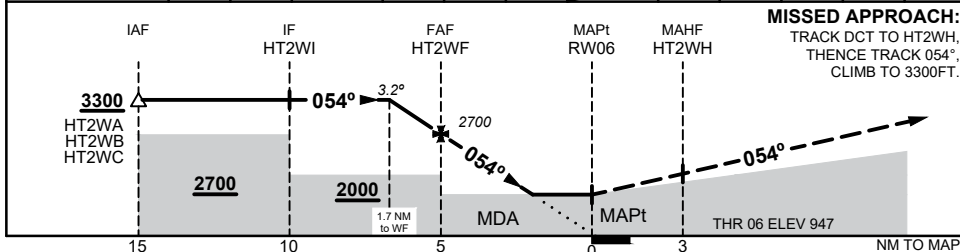

8 SEP 2022

CHARTERS TOWERS, QLD (YCHT)

NM TO NEXT WPT	1.7	1	HT2WF	4	3	2	RW06			
ALT (3.2° APCH PATH)	3300	3040	2700	2360	2020	1660				

MISSED APPROACH:
TRACK DCT TO HT2WH,
THENCE TRACK 054°,
CLIMB TO 3300FT.

NOTES

- MAX IAS:
INITIAL : 210KTS

CATEGORY	A	B	C	D
LNAV	1660 (713 - 3.8)			NOT APPLICABLE
CIRCLING	1920 (965 - 2.4)		2020 (1065 - 4.0)	
ALTERNATE	(1465 - 4.4)		(1565 - 6.0)	

Changes: FROM SUP H46/22

CHTGN01-172