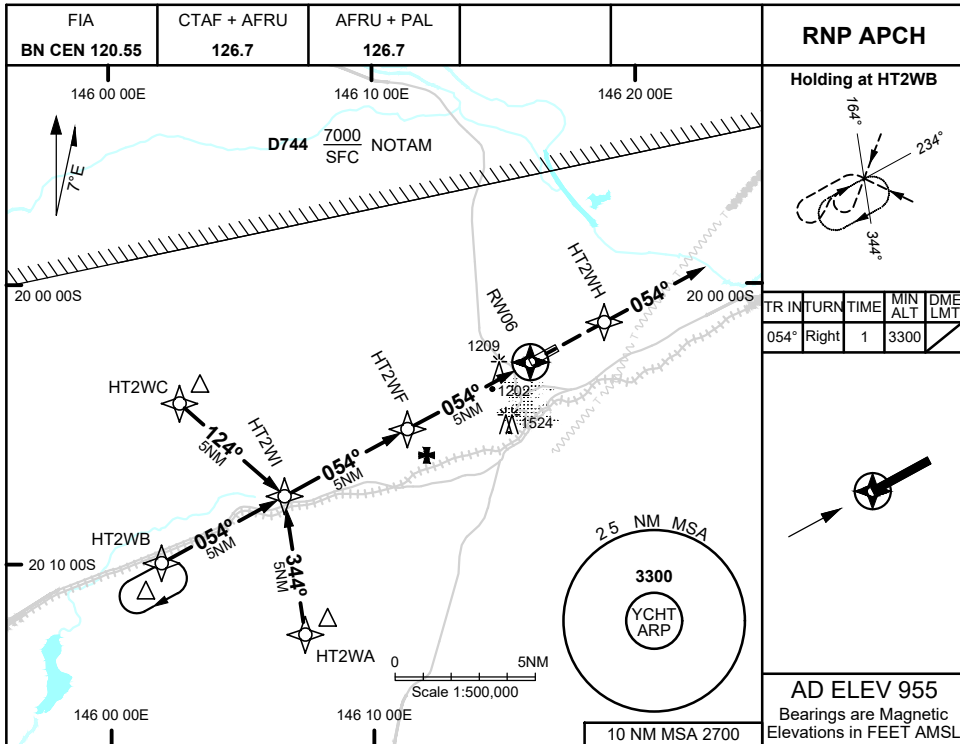

8 SEP 2022

CHARTERS TOWERS, QLD (YCHT)

NM TO NEXT WPT	1.7	1	HT2WF	4	3	2	RW06			
ALT (3.2° APCH PATH)	3300	3040	2700	2360	2020	1660				

MISSED APPROACH:
TRACK DCT TO HT2WH,
THENCE TRACK 054°,
CLIMB TO 3300FT.

NOTES

- MAX IAS:
INITIAL : 210KTS

CATEGORY	A	B	C	D
LNAV	1660 (713 - 3.8)			NOT APPLICABLE
CIRCLING	1920 (965 - 2.4)		2020 (1065 - 4.0)	
ALTERNATE	(1465 - 4.4)		(1565 - 6.0)	

Changes: FROM SUP H46/22

CHTGN01-172