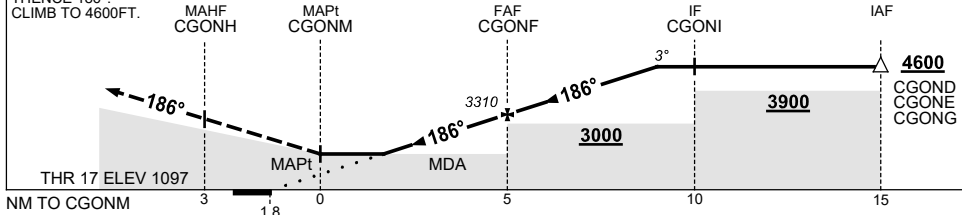

USE QNH

RNP RWY 17

24 MAR 2022

CHILLAGOE, QLD (YCGO)

NM TO NEXT WPT	CGONM	0.4	1	2	3	4	CGONF	1	2	3	4		
ALT (3° APCH PATH)		1840	2040	2360	2680	2990	3310	3630	3950	4270	4600		

**MISSED APPROACH:**

TRACK DCT TO CGONH, THENCE 186°. CLIMB TO 4600FT.

**NOTES**

CATEGORY	A	B	C	D
LNAV	1840 (743-4.2)		NOT APPLICABLE	
CIRCLING *	2220 (1097-2.4)			
ALTERNATE	(1597-4.4)			

- \* 1. NO CIRCLING EAST OF RWY 17/35.
- 2. COLOUR: SEE SPEC NOTICES.

Changes: CHART TITLE, PBN SPECIFICATION BOX.