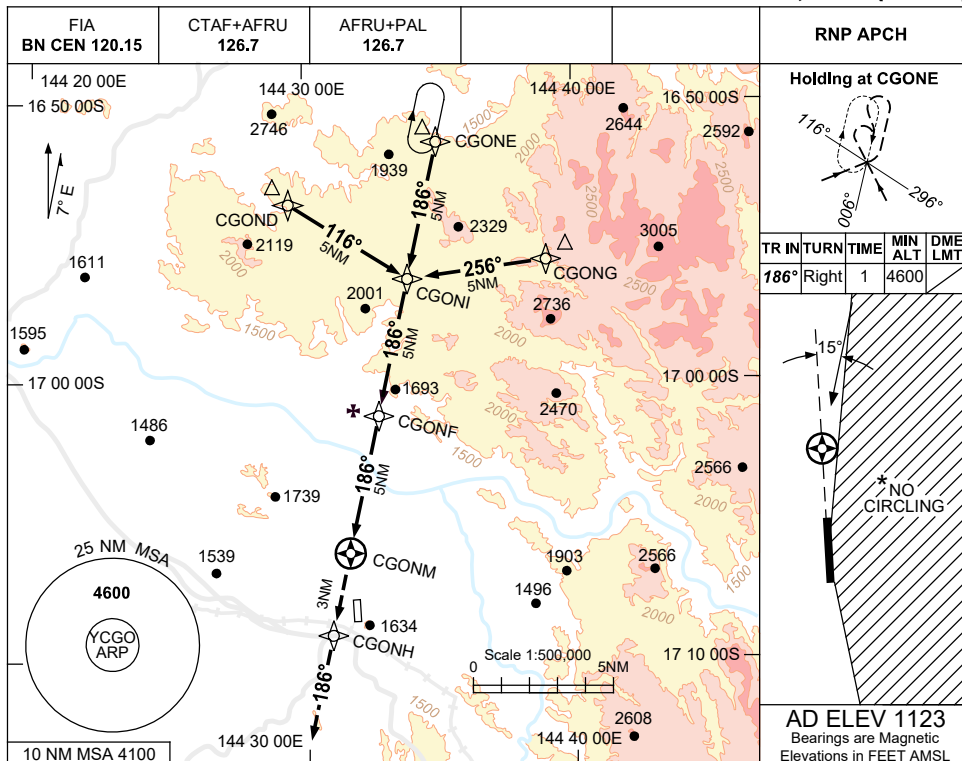

USE QNH

RNP RWY 17

24 MAR 2022

CHILLAGOE, QLD (YCGO)

NM TO NEXT WPT	CGONM	0.4	1	2	3	4	CGONF	1	2	3	4		
ALT (3° APCH PATH)		1840	2040	2360	2680	2990	3310	3630	3950	4270	4600		

**MISSED APPROACH:**

TRACK DCT TO CGONH, THENCE 186°. CLIMB TO 4600FT.

**NOTES**

CATEGORY	A	B	C	D
LNAV	1840 (743-4.2)		NOT APPLICABLE	
CIRCLING *	2220 (1097-2.4)			
ALTERNATE	(1597-4.4)			

- \* 1. NO CIRCLING EAST OF RWY 17/35.
- 2. COLOUR: SEE SPEC NOTICES.

Changes: CHART TITLE, PBN SPECIFICATION BOX.