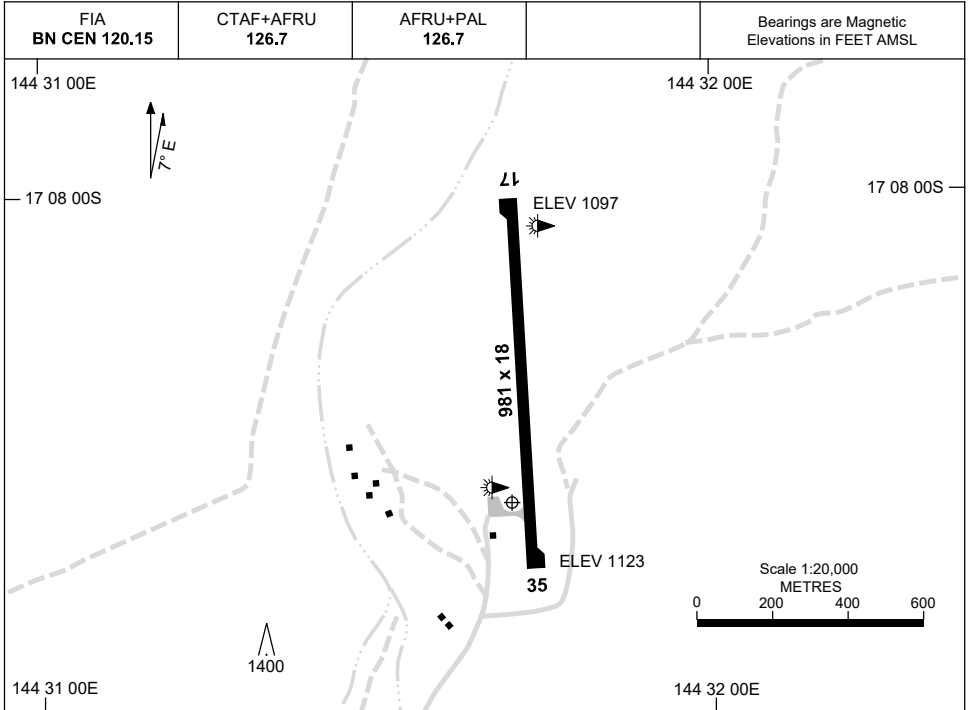

15 JUN 2023

AD ELEV 1123
17 08 27S 144 31 42E

AERODROME CHART
CHILLAGOE, QLD (YCGO)

	AERODROME LIGHTING
RWY	TWY : BLUE EDGE RL : AFRU+PAL 126.7 , PTBL (EMERG ONLY, 90MIN PN) , SDBY (15 SEC)
17 <small>171</small>	LIRL PTBL
<small>351</small> 35	LIRL PTBL

NOTES

FIA FREQ 120.15 AVBL IN CIRCUIT AREA.

Changes: CAUTION NOTE REMOVED.

CGOAD01-175