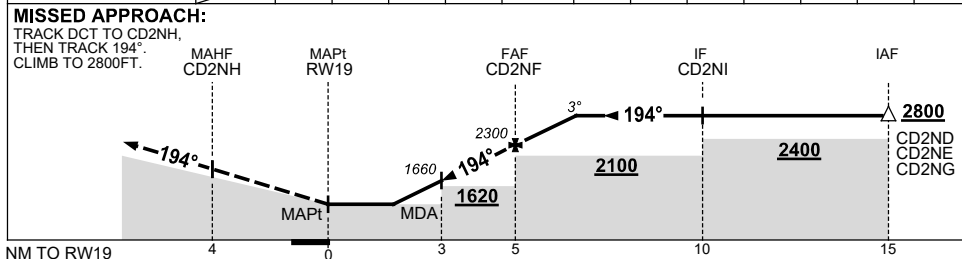

USE QNH

RNP N

15 JUN 2023

CONDOBOLIN, NSW (YCDO)

NM TO NEXT WPT	RW19	2.4	3	3.3	4	CD2NF	1	1.6				
ALT (3° APCH PATH)		1450	1660	1750	1980	2300	2610	2800				

**NOTES**

CATEGORY	A	B	C	D
				NOT APPLICABLE
CIRCLING	1450 (796-2.4)		1750 (1096-4.0)	
ALTERNATE	(1296-4.4)		(1596-6.0)	

- MAX IAS: INITIAL : 210KT.
- AWIS (PHONE) 02 9353 6413

Changes: CHART TITLE, PBN SPECIFICATION BOX, Editorial.

CDOGN02-175