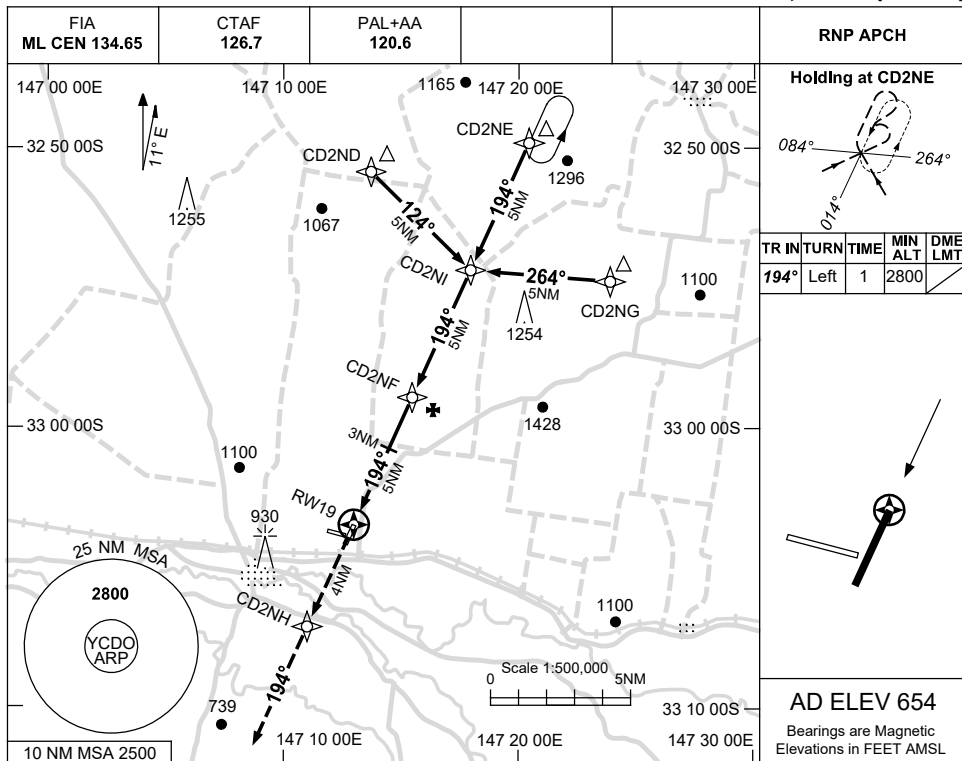

USE QNH

RNP N

15 JUN 2023

CONDOBOLIN, NSW (YCDO)

NM TO NEXT WPT	RW19	2.4	3	3.3	4	CD2NF	1	1.6				
ALT (3° APCH PATH)		1450	1660	1750	1980	2300	2610	2800				

**NOTES**

CATEGORY	A	B	C	D
				NOT APPLICABLE
CIRCLING	1450 (796-2.4)		1750 (1096-4.0)	
ALTERNATE	(1296-4.4)		(1596-6.0)	