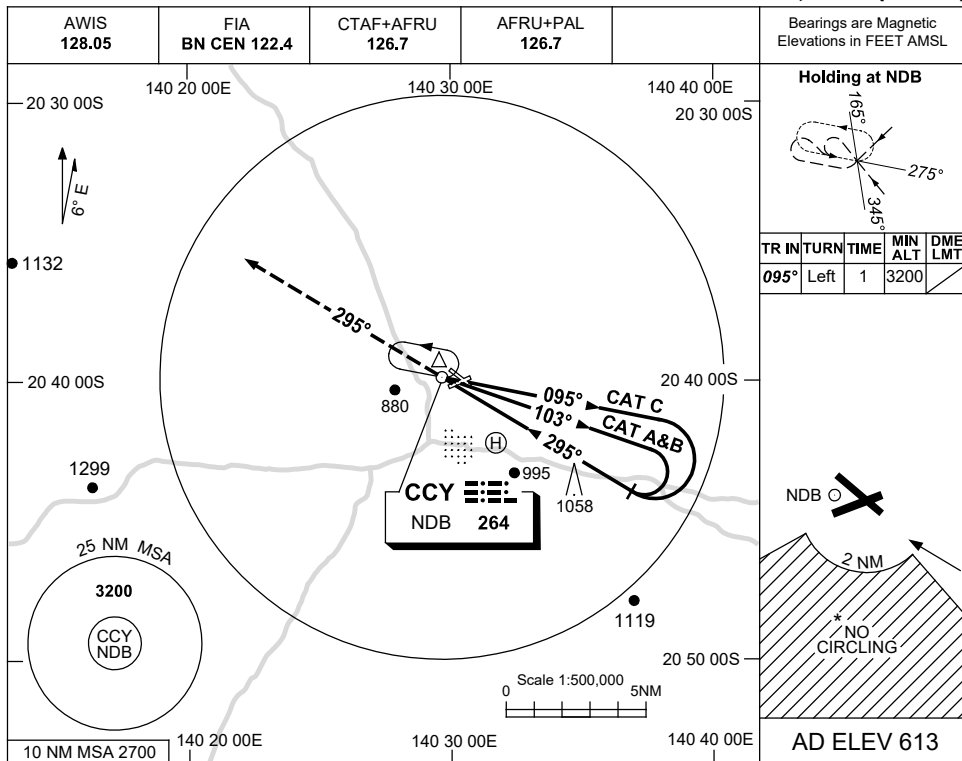

USE QNH

NDB RWY 30
CLONCURRY, QLD (YCCY)

17 JUN 2021

DME DIST	NOT APPLICABLE									
ALT										

NOTES

CATEGORY	A	B	C	D
S-I NDB	1570 (957-5.0)			NOT APPLICABLE
CIRCLING *	1570 (957-2.4)	1570 (957-4.0)		
ALTERNATE	(1457-4.4)	(1457-6.0)		

1. MAX IAS:
INITIAL : 210KT.
- *2. NO CIRCLING IN SECTOR SOUTH OF RWYS 06 AND 30 BEYOND 2NM.

Changes: COORD FMT, Editorial.

CCYNB02-167