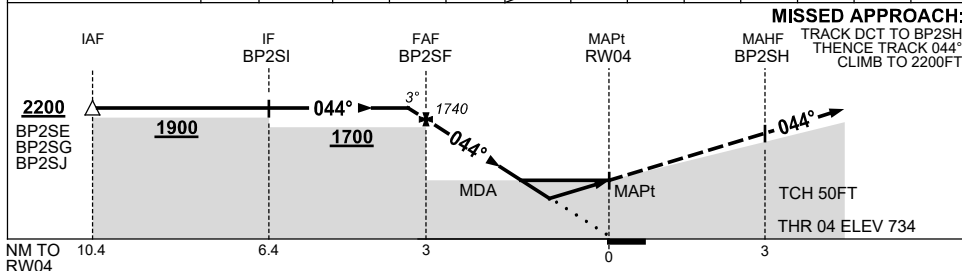

USE QNH

RNP RWY 04

1 DEC 2022

COOBER PEDY, SA (YCBP)

RNP APCH LNAV/VNAV RQMTS:

- YCBP QNH RQ
- YCBP TEMP RQ
- PROC TEMP RANGE -5°C TO +59°C

Holding at BP2SJ

TR	IN	TURN	TIME	MIN ALT	DME LMT
134°	Left	1	2200		

NM TO NEXT WPT	1.4	BP2SF	2	1.5	0.9	RW04				
ALT (3° APCH PATH)	2200	1740	1420	1270	1080					

NOTES

CATEGORY	A	B	C	D
LNAV/VNAV		1080 (346-1.9)		NOT APPLICABLE
LNAV		1270 (536-3.0)		
CIRCLING	1390 (645-2.4)		1620 (875-4.0)	
ALTERNATE	(1145-4.4)		(1375-6.0)	

1. MAX IAS: INITIAL : 180KT.
2. PROC NOT AVBL WHEN R246B ACTIVE.

Changes: CHART TITLE, PBN SPECIFICATION BOX.

CBPGN01-173