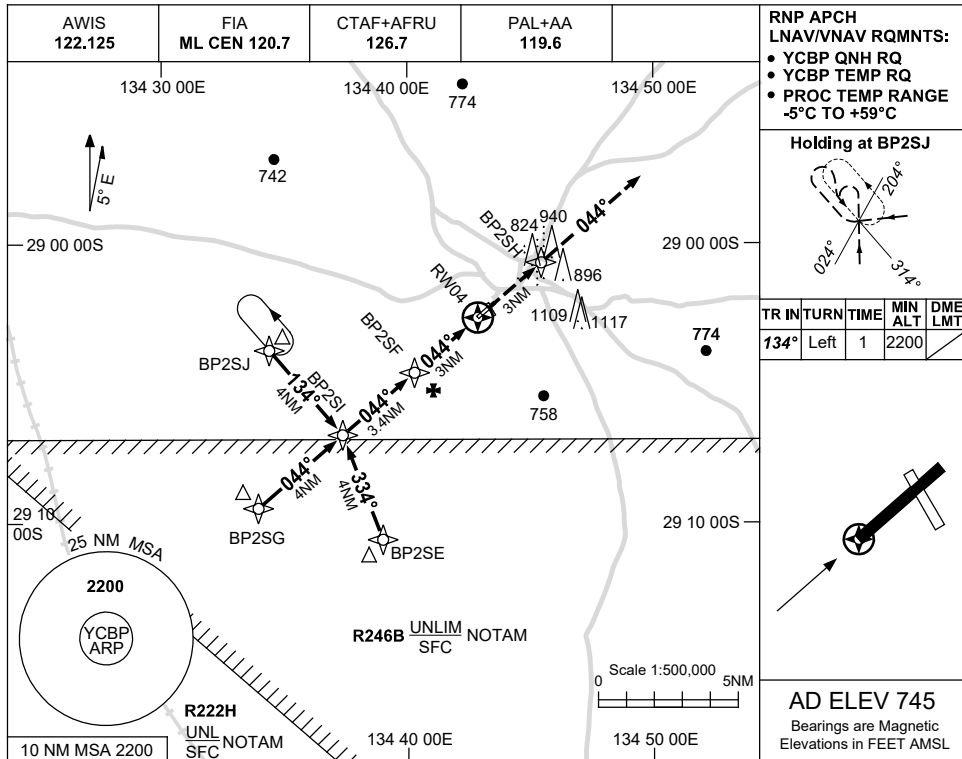

USE QNH

RNP RWY 04

1 DEC 2022

COOBER PEDY, SA (YCBP)

RNP APCH LNAV/VNAV RQMTS:

- YCBP QNH RQ
- YCBP TEMP RQ
- PROC TEMP RANGE -5°C TO +59°C

Holding at BP2SJ

TR	IN	TURN	TIME	MIN ALT	DME LMT
134°	Left	1	2200		

NM TO NEXT WPT	1.4	BP2SF	2	1.5	0.9	RW04				
ALT (3° APCH PATH)	2200	1740	1420	1270	1080					

NOTES

CATEGORY	A	B	C	D
LNAV/VNAV		1080 (346-1.9)		NOT APPLICABLE
LNAV		1270 (536-3.0)		
CIRCLING	1390 (645-2.4)		1620 (875-4.0)	
ALTERNATE	(1145-4.4)		(1375-6.0)	

1. MAX IAS: INITIAL : 180KT.
2. PROC NOT AVBL WHEN R246B ACTIVE.

Changes: CHART TITLE, PBN SPECIFICATION BOX.

CBPGN01-173