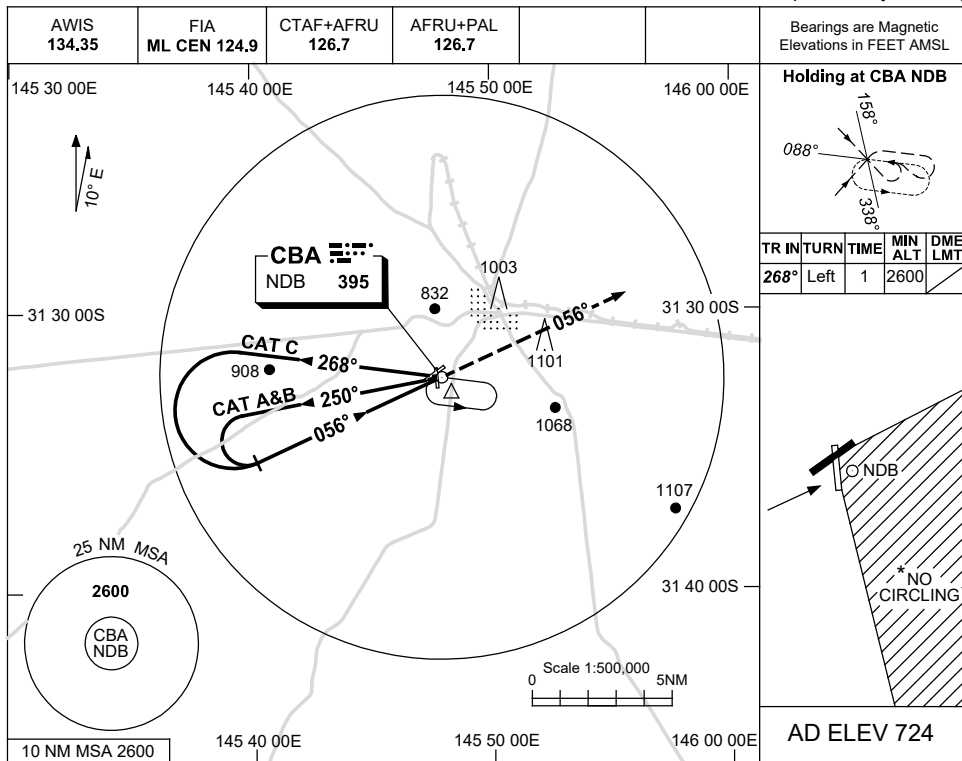

USE QNH

NDB RWY 05  
**COBAR, NSW (YCBA)**

15 JUN 2023

CATEGORY	A	B	C	D
S-I NDB	1320 (616-3.5)			NOT APPLICABLE
CIRCLING *	1390 (666-2.4)	1550 (826-4.0)		
ALTERNATE	(1166-4.4)	(1326-6.0)		

- NOTES**
- MAX IAS:  
INITIAL : 210KT.
  - \*2. NO CIRCLING SOUTH-EAST OF RWY 23 & RWY 35.

Changes: MAG TRACKS, NO CIRCLING AREA, Editorial.

CBANB01-175