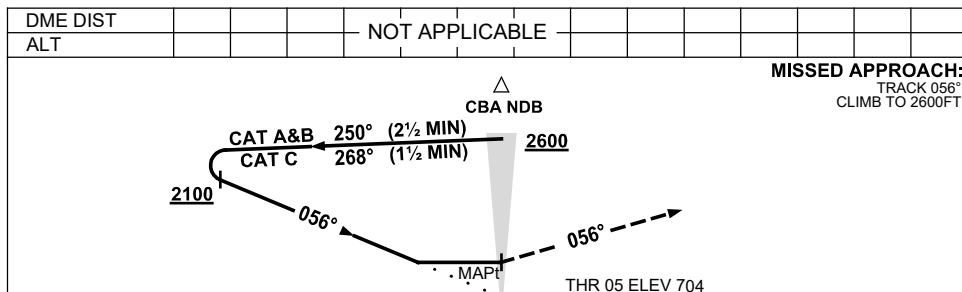

USE QNH

NDB RWY 05  
**COBAR, NSW (YCBA)**

15 JUN 2023

CATEGORY	A	B	C	D
S-I NDB	1320 (616-3.5)			NOT APPLICABLE
CIRCLING *	1390 (666-2.4)	1550 (826-4.0)		
ALTERNATE	(1166-4.4)	(1326-6.0)		

- NOTES**
- MAX IAS:  
INITIAL : 210KT.
  - \*2. NO CIRCLING SOUTH-EAST OF RWY 23 & RWY 35.

Changes: MAG TRACKS, NO CIRCLING AREA, Editorial.

CBANB01-175