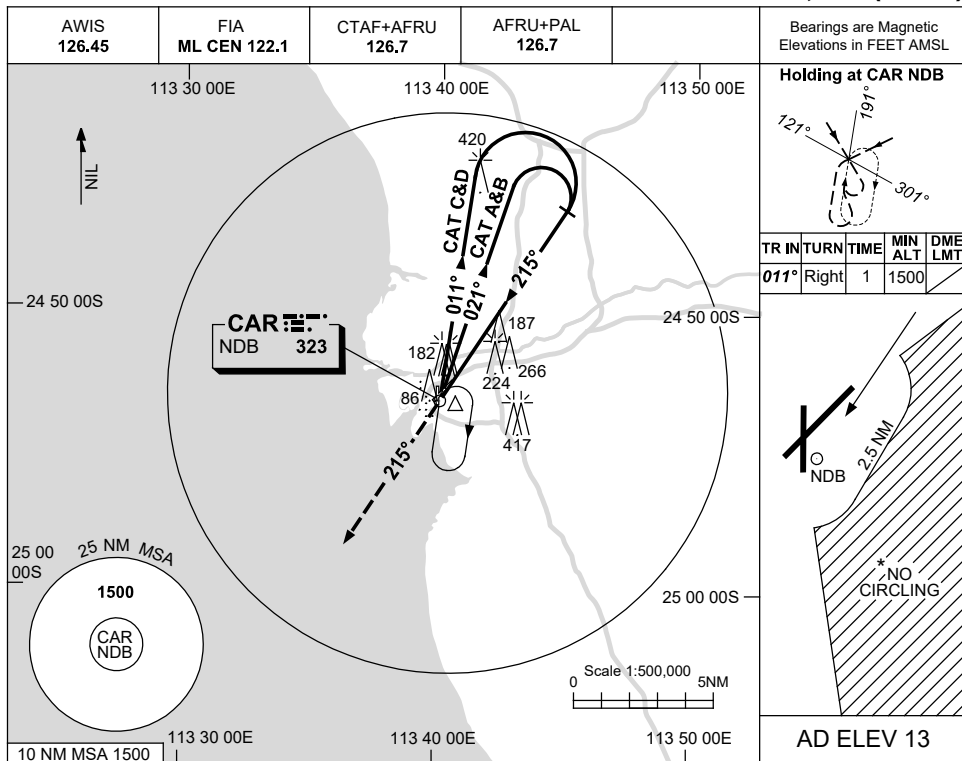

USE QNH

NDB RWY 22  
**CARNARVON, WA (YCAR)**

21 MAR 2024

DME DIST	NOT APPLICABLE									
ALT										

**NOTES**

1. MAX IAS:  
INITIAL : 210KT.
- \* 2. NO CIRCLING IN  
SECTOR EAST OF  
RWY 22 & RWY 36  
BEYOND 2.5NM.

CATEGORY	A	B	C	D
S-I NDB	650 (637-3.6)			
CIRCLING *	670 (657-2.4)	760 (747-4.0)	810 (797-5.0)	
ALTERNATE	(1157-4.4)		(1297-7.0)	

Changes: CIRCLING MINIMA, REVERSAL ALT, 420FT TOWER, 266FT TOWER.

CARNB01-178