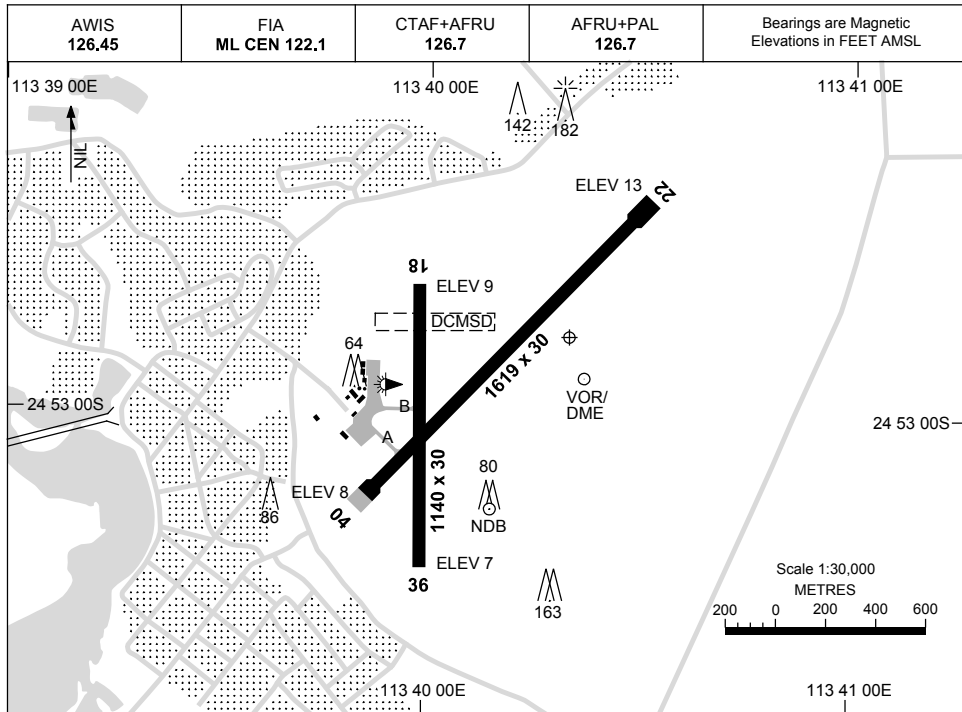

23 MAR 2023

AD ELEV 13
24 52 50S 113 40 20E

AERODROME CHART
CARNARVON, WA (YCAR)

AERODROME LIGHTING	
RWY	TAXIWAY : BLUE EDGE RL : AFRU+PAL 126.7 , SDBY (10 SEC)
04 <small>044</small>	LIRL
<small>224</small> 22	LIRL
18 <small>180</small>	NIL
<small>360</small> 36	NIL

NOTES

Changes: RWY 04/22 IWI DCMSD, THR 04 ELEV, RWY 04/22 MAG BRG.

CARAD01-174