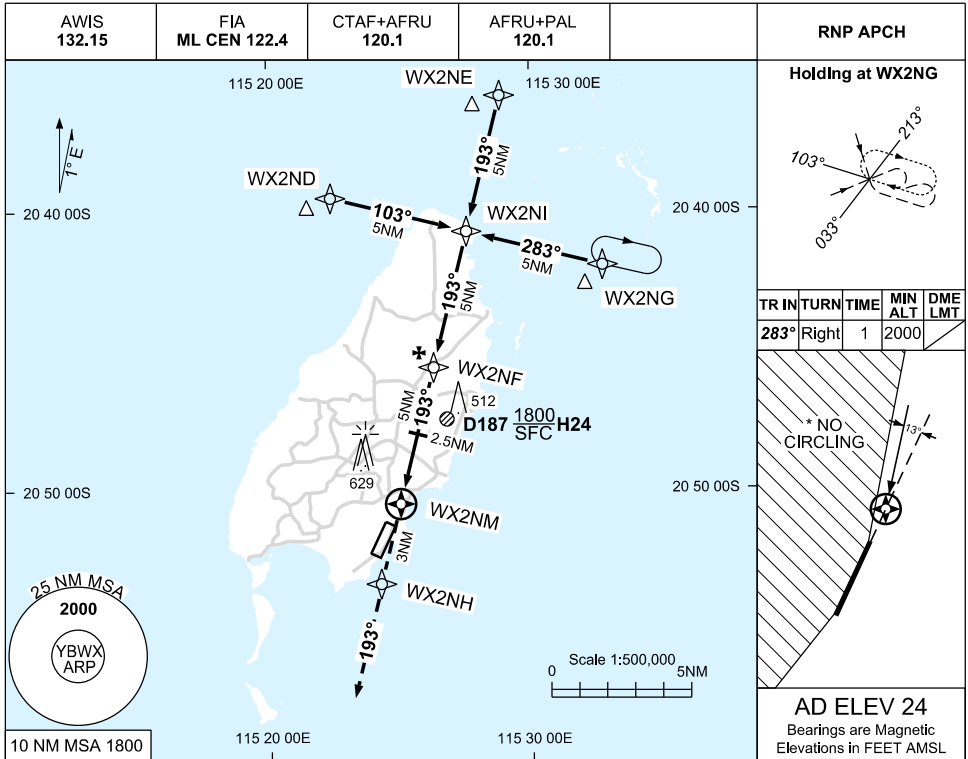

USE QNH

RNP Z RWY 21

30 NOV 2023

BARROW ISLAND, WA (YBWX)

NM TO NEXT WPT	WX2NM	1.0	2	2.5	3	4	WX2NF	0.3				
ALT (3° APCH PATH)		630	940	1100	1260	1570	1890	2000				

NM TO WX2NM	3	0.8	2.5	5	10	15
-------------	---	-----	-----	---	----	----

NOTES

CATEGORY	A	B	C	D
LNAV	630 (616-3.5)			NOT AUTHORISED
CIRCLING *	630 (606-2.4)		NOT AUTHORISED	
ALTERNATE	(1106-4.4)		(1116-5.5)	

1. MAX IAS HOLDING: 210KT.
- *2. NO CIRCLING WEST OF RWY 03/21.

Changes: CHART TITLE, WPT IDENT, EDITORIAL