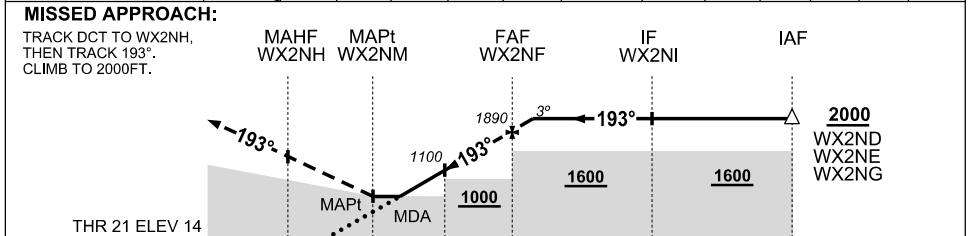

USE QNH

RNP Z RWY 21

30 NOV 2023

BARROW ISLAND, WA (YBWX)

NM TO NEXT WPT	WX2NM	1.0	2	2.5	3	4	WX2NF	0.3				
ALT (3° APCH PATH)		630	940	1100	1260	1570	1890	2000				

NM TO WX2NM	3	0.8	2.5	5	10	15
-------------	---	-----	-----	---	----	----

NOTES

CATEGORY	A	B	C	D
LNAV	630 (616-3.5)			NOT AUTHORISED
CIRCLING *	630 (606-2.4)		NOT AUTHORISED	
ALTERNATE	(1106-4.4)		(1116-5.5)	

1. MAX IAS HOLDING: 210KT.
- *2. NO CIRCLING WEST OF RWY 03/21.

Changes: CHART TITLE, WPT IDENT, EDITORIAL