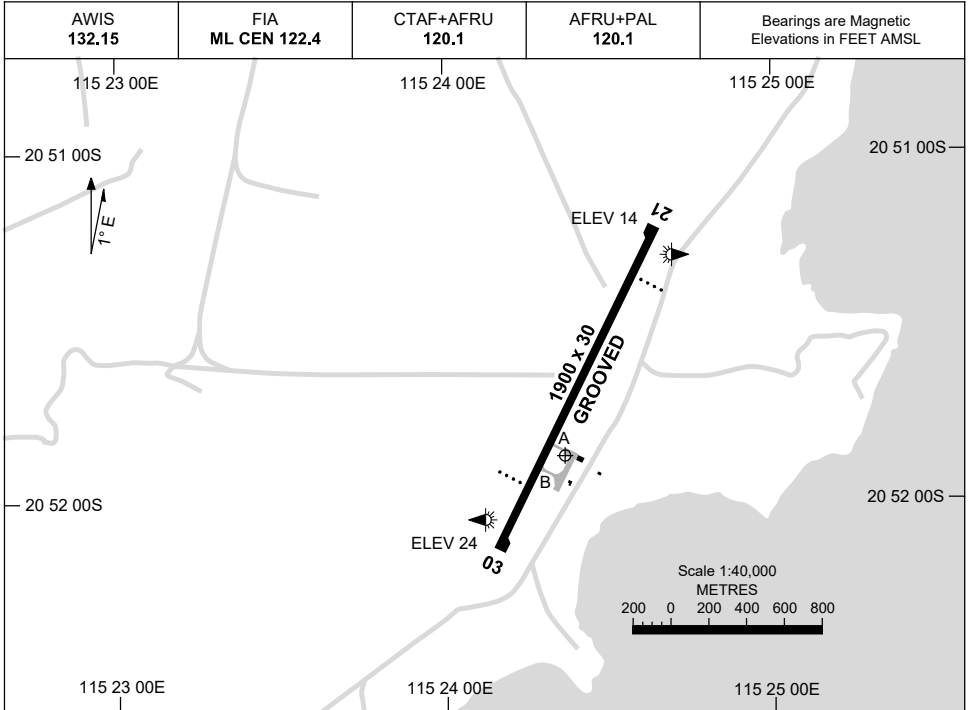

15 JUN 2023

AD ELEV 24
20 51 52S 115 24 22E

AERODROME CHART
BARROW ISLAND, WA (YBWX)

	AERODROME LIGHTING
RWY	TAXIWAY : BLUE EDGE ON TWY B RL : AFRU+PAL 120.1 , SDBY (25 SEC) , PTBL (90 MIN PN)
03 <small>026</small>	PAPI 3.0° 41FT LIRL
<small>206</small> 21	PAPI 3.0° 41FT LIRL

NOTES

1. FIA FREQ 122.4 AVBL 2,000FT.

Changes: NOTES.

BWXAD01-175