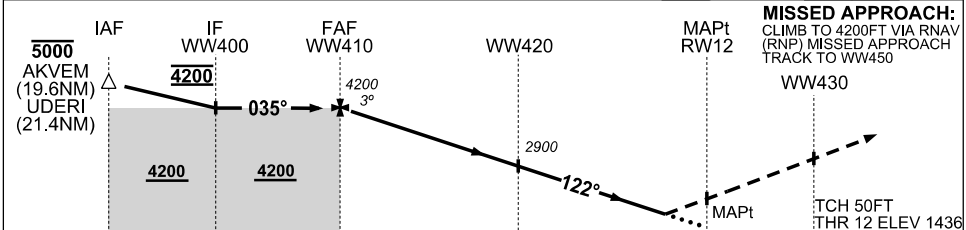

FOR CASA APPROVED OPERATORS ONLY

USE QNH
RNP X RWY 12 (AR)
BRISBANE WEST WELLCAMP, QLD (YBWW)

16 JUN 2022

MISSED APPROACH:
CLIMB TO 4200FT VIA RNAV (RNP) MISSED APPROACH TRACK TO WW450

NOTES

- MAX IAS:
INITIAL UDERI : 220KT
HOLDING WW400 : 200KT
- TRANSITION TO MISSED APPROACH RNP FOR LATERAL GUIDANCE MUST NOT BE INITIATED PRIOR TO THE ALONG-TRACK POSITION OF THE DA/H
- PAPI NOT COINCIDENT WITH VPA
- PRD OPR HR VIA NOTAM EXCEPT D652 : H24 D635AB: HJ

Changes: R654ABCD, OK MIL CTR

BWWGN04-171