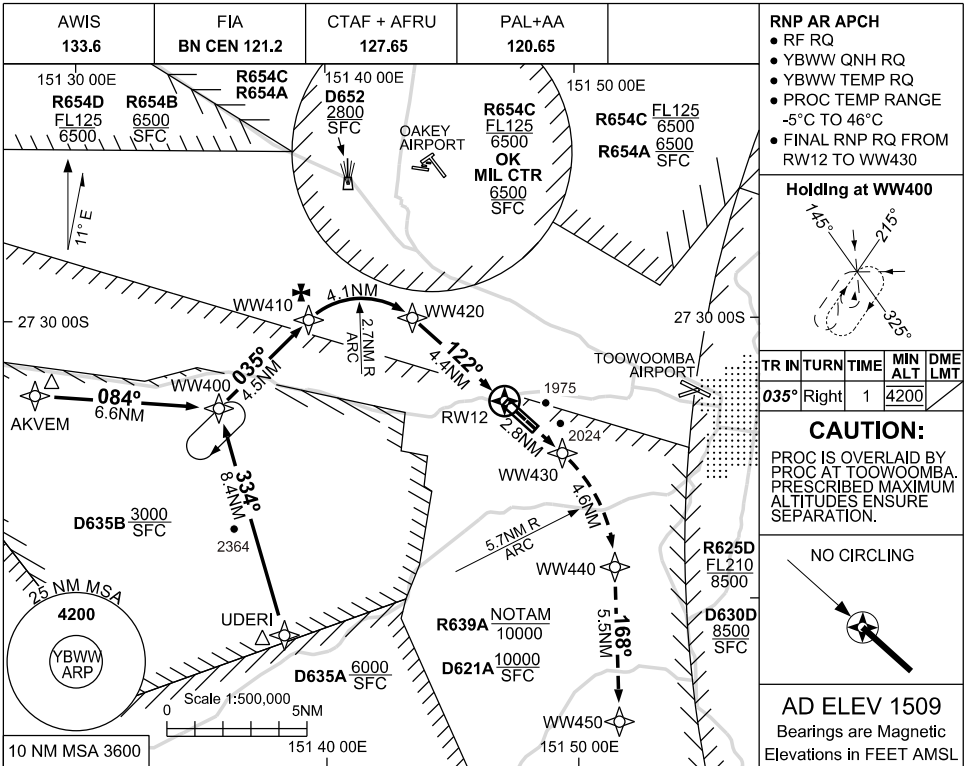

FOR CASA APPROVED OPERATORS ONLY

USE QNH
RNP X RWY 12 (AR)
BRISBANE WEST WELLCAMP, QLD (YBWW)

16 JUN 2022

MISSED APPROACH:
CLIMB TO 4200FT VIA RNAV (RNP) MISSED APPROACH TRACK TO WW450

NOTES

- MAX IAS:
INITIAL UDERI : 220KT
HOLDING WW400 : 200KT
- TRANSITION TO MISSED APPROACH RNP FOR LATERAL GUIDANCE MUST NOT BE INITIATED PRIOR TO THE ALONG-TRACK POSITION OF THE DA/H
- PAPI NOT COINCIDENT WITH VPA
- PRD OPR HR VIA NOTAM EXCEPT D652 : H24 D635AB: HJ

Changes: R654ABCD, OK MIL CTR

BWWGN04-171