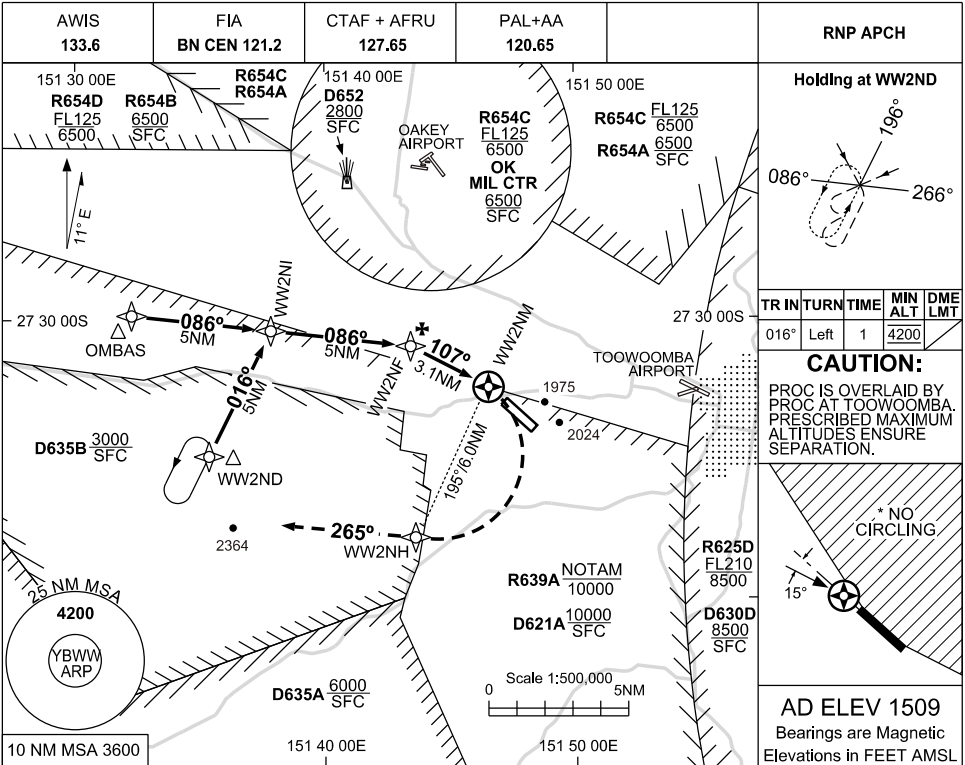

16 JUN 2022

USE QNH  
BRISBANE WEST WELLCAMP, QLD (YBWW)

RNP Z RWY 12

NM TO NEXT WPT	4.7	4	3	2	1	WW2NF	2	1.2	WW2NM				
ALT (3° APCH PATH)	4200	3980	3660	3340	3020	2700	2360	2120					

**NOTES**

- MAX IAS HOLDING INITIAL & MAP : 210KT.
- NO CIRCLING EAST OF RWY 12/30.
- PRD OPR HR VIA NOTAM EXCEPT D652: H24 D635AB: HJ

CATEGORY	A	B	C	D
LNAV	2120 (684 - 3.8)		2120 (684 - 5.0)	NOT AUTHORISED
CIRCLING *	2430 (921 - 2.4)		NOT AUTHORISED	
ALTERNATE	(1421 - 4.4)		(1611 - 6.0)	

Changes: R654ABCD, OK MIL CTR

BWWGN02-171