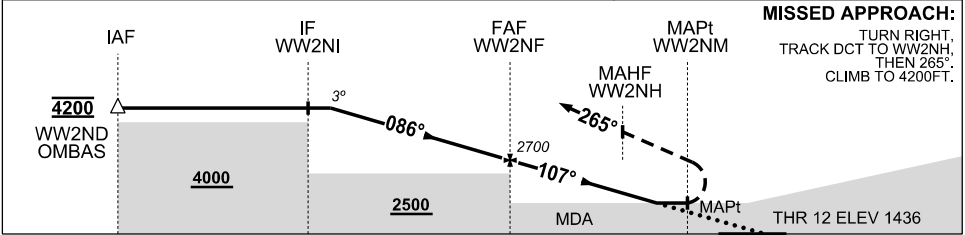

16 JUN 2022

USE QNH  
BRISBANE WEST WELLCAMP, QLD (YBWW)

RNP Z RWY 12

NM TO NEXT WPT	4.7	4	3	2	1	WW2NF	2	1.2	WW2NM				
ALT (3° APCH PATH)	4200	3980	3660	3340	3020	2700	2360	2120					

**NOTES**

- MAX IAS HOLDING INITIAL & MAP : 210KT.
- NO CIRCLING EAST OF RWY 12/30.
- PRD OPR HR VIA NOTAM EXCEPT D652: H24 D635AB: HJ

CATEGORY	A	B	C	D
LNAV	2120 (684 - 3.8)		2120 (684 - 5.0)	NOT AUTHORISED
CIRCLING *	2430 (921 - 2.4)		NOT AUTHORISED	
ALTERNATE	(1421 - 4.4)		(1611 - 6.0)	

Changes: R654ABCD, OK MIL CTR

BWWGN02-171