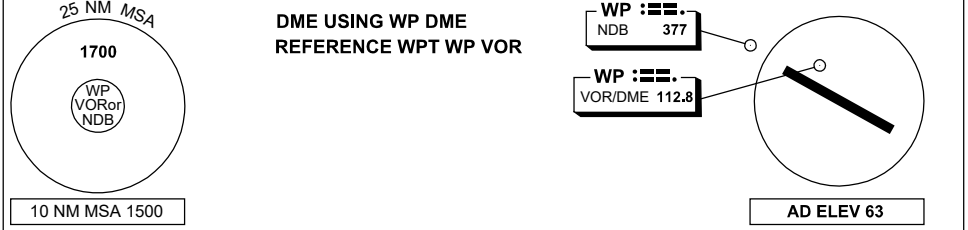

# DME or GNSS ARRIVAL PROCEDURES WEIPA, QLD (YBWP)

21 MAY 2020

AWIS 128.075	FIA BN CEN 122.1	CTAF+AFRU 126.7	AFRU+PAL 126.7		Bearings are Magnetic Elevations in FEET AMSL
-----------------	---------------------	--------------------	-------------------	--	--