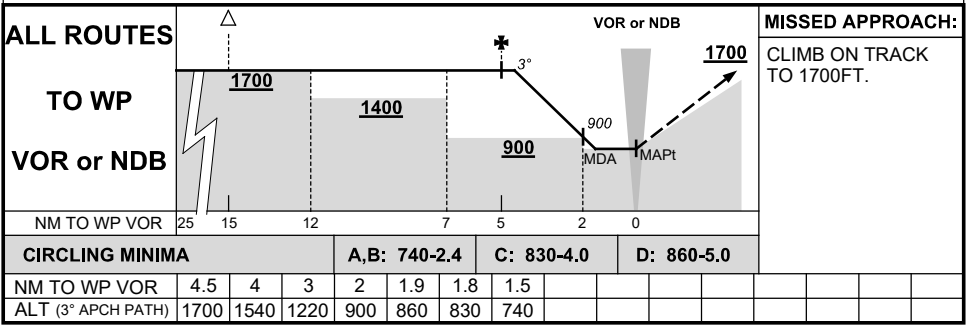

# DME or GNSS ARRIVAL PROCEDURES WEIPA, QLD (YBWP)

21 MAY 2020

AWIS 128.075	FIA BN CEN 122.1	CTAF+AFRU 126.7	AFRU+PAL 126.7		Bearings are Magnetic Elevations in FEET AMSL
-----------------	---------------------	--------------------	-------------------	--	--