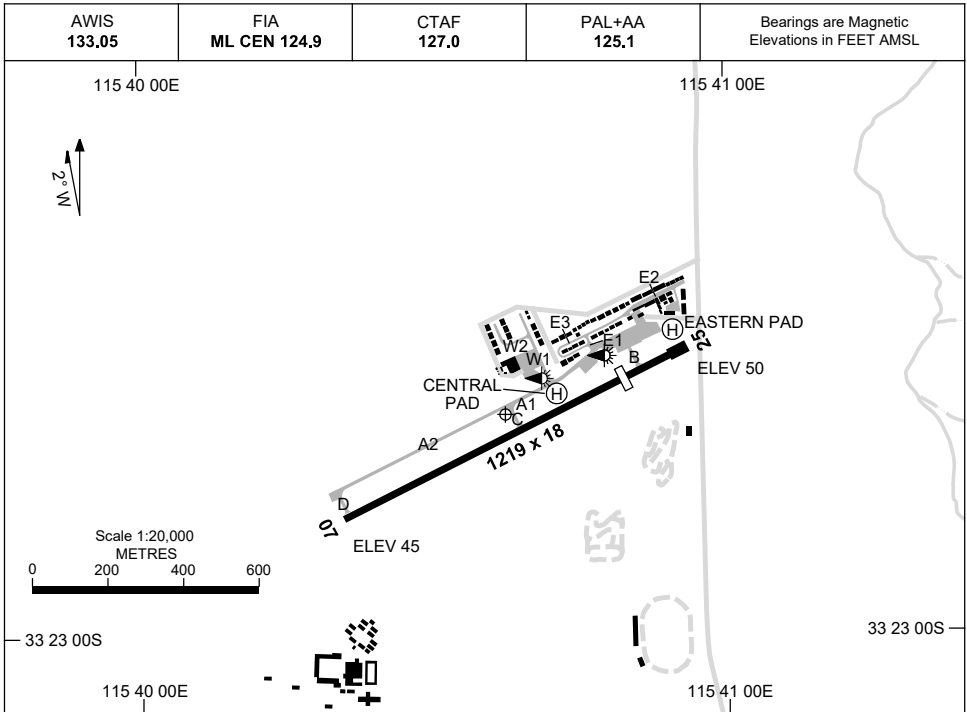

15 JUN 2023

AD ELEV 53
33 22 41S 115 40 37E

AERODROME CHART
BUNBURY, WA (YBUN)

	AERODROME LIGHTING
RWY	TAXIWAY : BLUE EDGE TWY A1, A2, B, C, D RL : PAL+AA 125.1 , SDBY (28 SEC)
07 ⁰⁶⁶	LIRL
²⁴⁶ 25	LIRL

NOTES