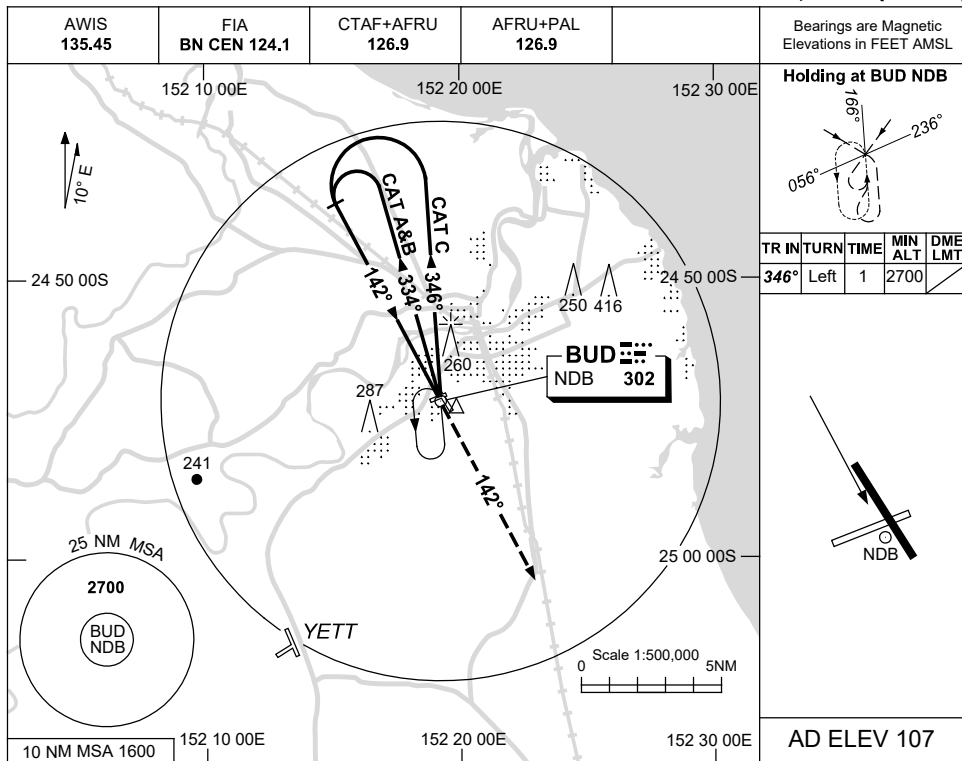

USE QNH

NDB RWY 14

21 MAR 2024

BUNDABERG, QLD (YBUD)

DME DIST	NOT APPLICABLE									
ALT										

NOTES

- MAX IAS:
INITIAL : 210KT.

CATEGORY	A	B	C	D
S-I NDB	660 (553-3.1)			NOT APPLICABLE
CIRCLING	700 (593-2.4)	830 (723-4.0)		
ALTERNATE	(1093-4.4)		(1223-6.0)	

Changes: GLIDING SYMBOL REMOVED, Editorial.

BUDNB01-178