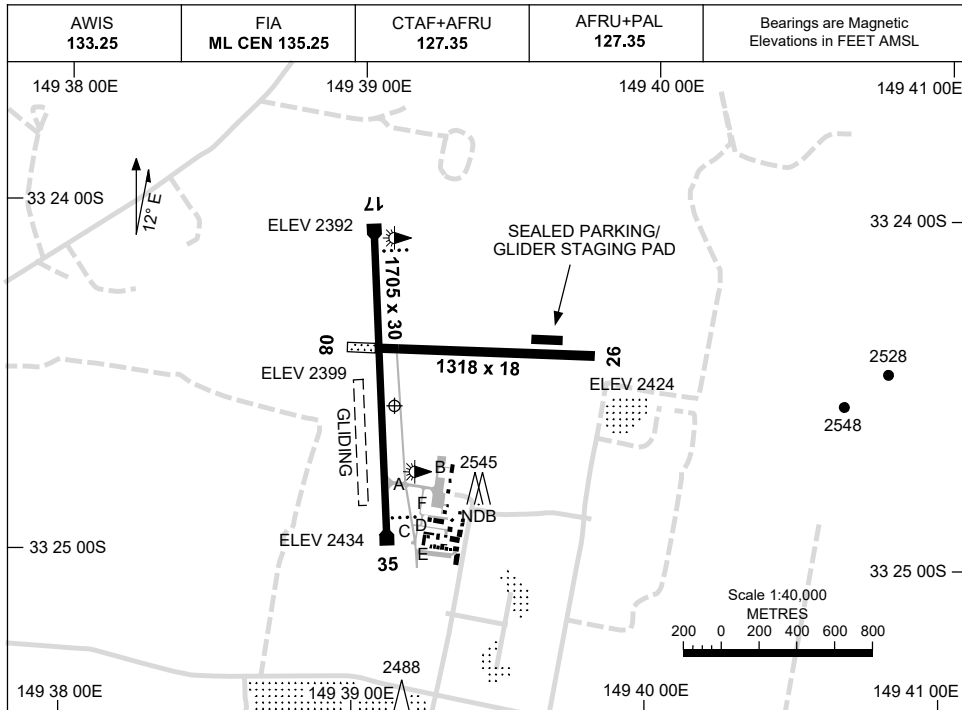

30 NOV 2023

AD ELEV 2435
33 24 34S 149 39 07E

AERODROME CHART
BATHURST, NSW (YBTH)

RWY		AERODROME LIGHTING	
		TAXIWAY	RL
17	¹⁶⁴	PAPI	3.0° 41.5FT LIRL
³⁴⁴	35	PAPI RIGHT SIDE	3.0° 41.5FT LIRL
08	⁰⁷⁹	NIL	
²⁵⁹	26	NIL	

NOTES

Changes: WDI REMOVED.

BTHAD01-177