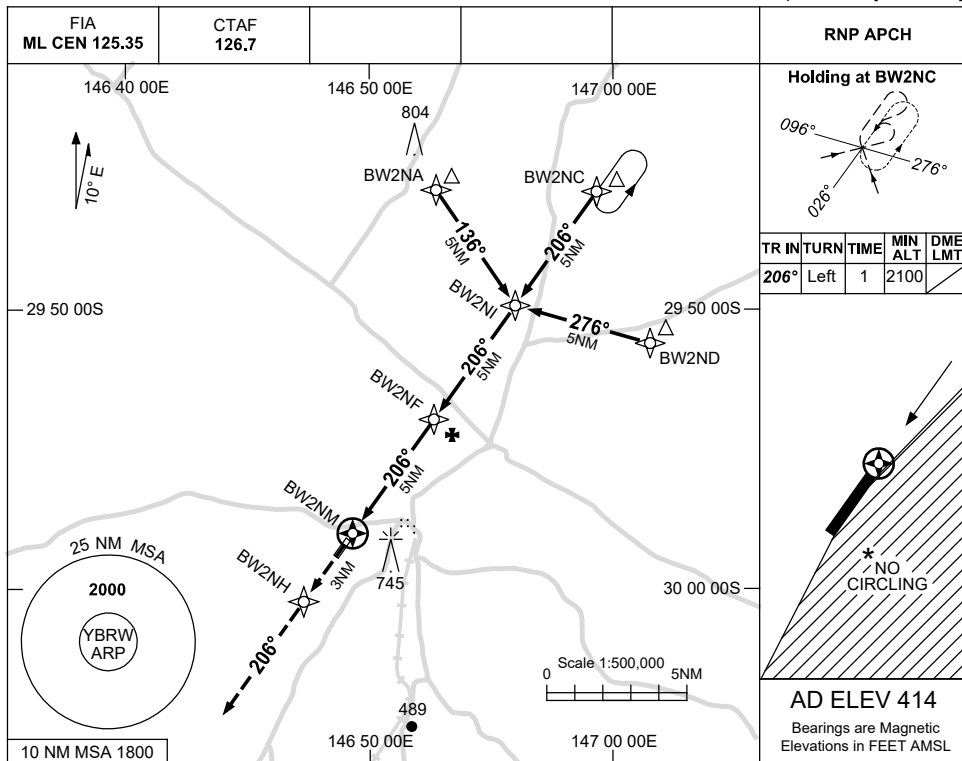

USE QNH

RNP RWY 21

28 NOV 2024

BREWARRINA, NSW (YBRW)

NOTES

*1. NO CIRCLING EAST OF RWY 03 / 21.

CATEGORY	A	B	C	D
LNAV	940 (571-3.2)			NOT APPLICABLE
CIRCLING *	1040 (626-2.4)		1140 (726-4.0)	
ALTERNATE	(1126-4.4)		(1226-6.0)	

Changes: WPT NAMING CONVENTION.

BRWGN01-181