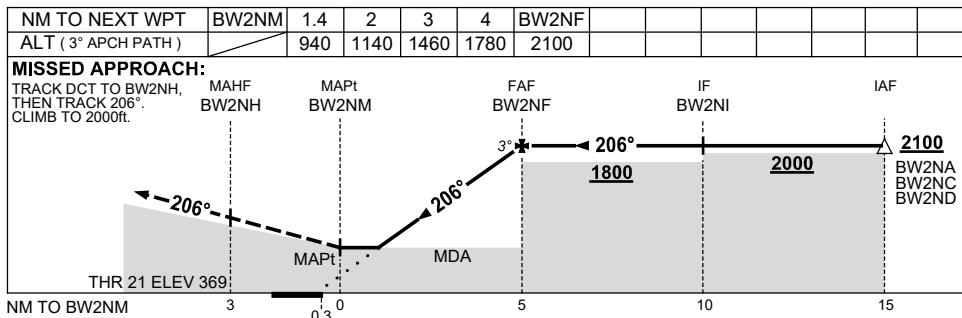

USE QNH

RNP RWY 21

28 NOV 2024

BREWARRINA, NSW (YBRW)

NOTES

*1. NO CIRCLING EAST OF RWY 03 / 21.

CATEGORY	A	B	C	D
LNAV	940 (571-3.2)			NOT APPLICABLE
CIRCLING *	1040 (626-2.4)		1140 (726-4.0)	
ALTERNATE	(1126-4.4)		(1226-6.0)	