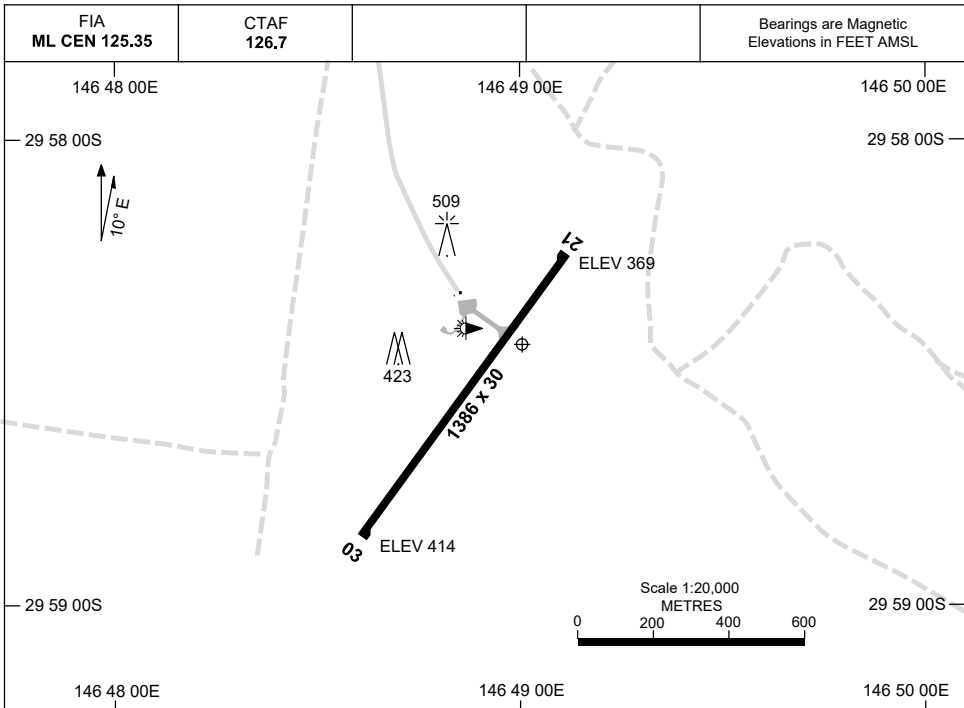

28 NOV 2024

AD ELEV 414
29 58 26S 146 49 00E

AERODROME CHART
BREWARRINA, NSW (YBRW)

	AERODROME LIGHTING
RWY	TAXIWAY : GREEN CENTRELINE RL : MAN , PN. (ARO PHONE 0427 392 101)
03 <small>026</small>	LIRL
<small>206</small> 21	LIRL

NOTES

1. FIA FREQ 125.35 AVBL CIRCUIT AREA.