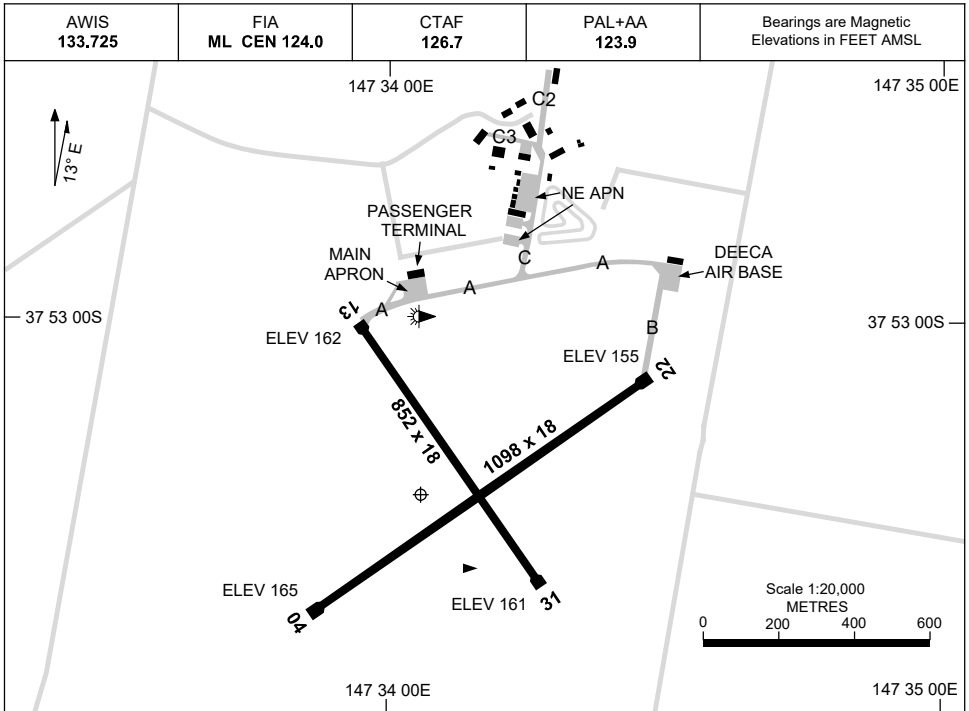

7 SEP 2023

AD ELEV 165
37 53 15S 147 34 04E

AERODROME CHART
BAIRNSDALE, VIC (YBNS)

RWY		AERODROME LIGHTING
		TAXIWAY : BLUE EDGE , ACTIVATION BY PAL 123.9 RL : PAL+AA 123.9 , SDBY (5 SEC)
04 ⁰⁴²	LIRL	
222 22	LIRL	
13 ¹³²	NIL	
312 31	NIL	

NOTES

1. AWIS RQ ONE-SECOND PULSE TO ACTIVATE. AWIS WILL TRANSMIT FOR 90 SEC.

Changes: RWY 04 AND RWY 13 THR ELEV.

BNSAD01-176