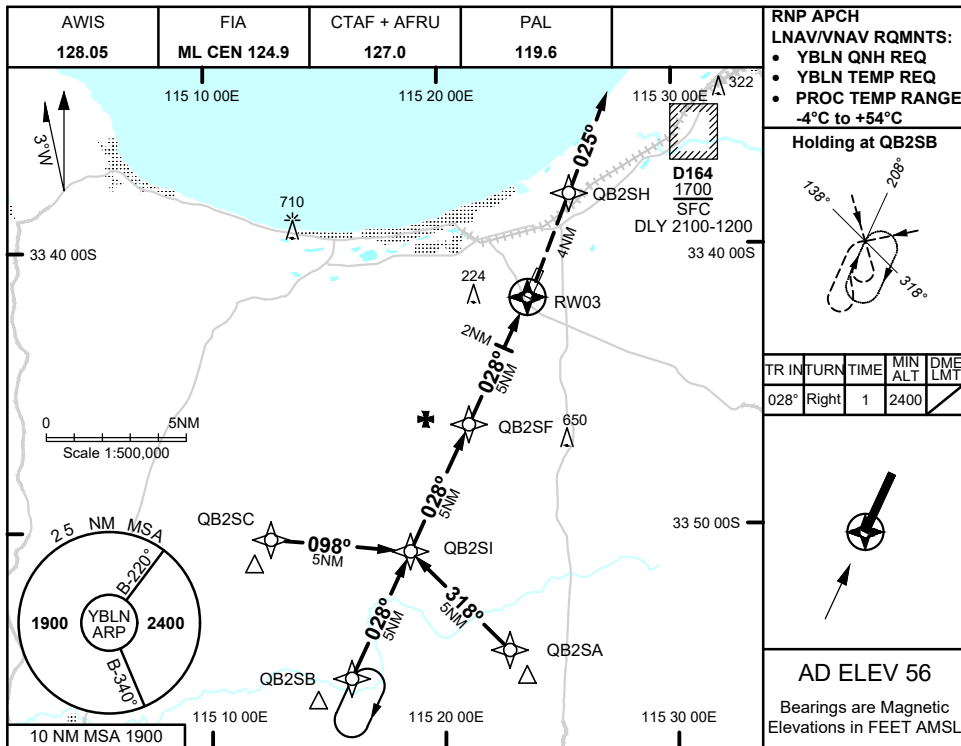

BUSSELTON, WA (YBLN)

7 SEP 2023

NM TO NEXT WP	2.2	2	1	QB2SF	4	3	2	1.4	1	0.7	RW03
ALT (3° APCH PATH)	2400	2330	2020	1700	1380	1060	740	560	420	330	

NOTES

- MAX IAS:
INITIAL : 210KTS

CATEGORY	A	B	C	D
LNAV/VNAV	330 (274 - 1.5)			
LNAV	560 (504 - 2.8)			
CIRCLING	710 (654 - 2.4)		890 (834 - 4.0)	
ALTERNATE	(1154 - 4.4)		(1594 - 7.0)	

Changes: CHART TITLE, PBN SPECIFICATION

BLNGN01-176