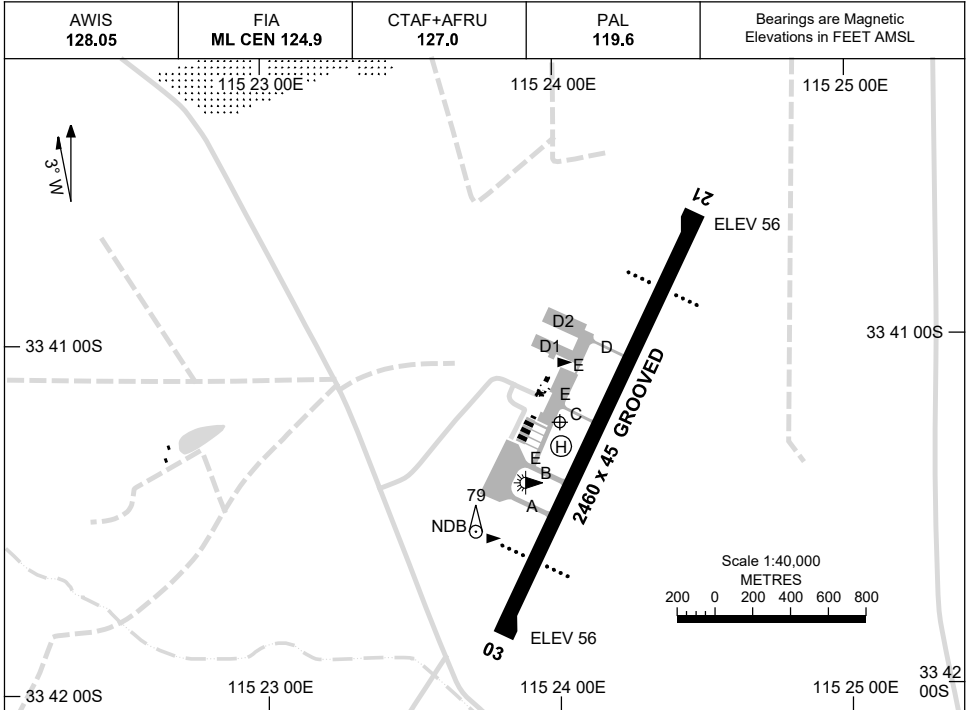

13 JUN 2024

AD ELEV 56
33 41 14S 115 24 01E

AERODROME CHART
BUSSELTON, WA (YBLN)

	AERODROME LIGHTING
RWY	TAXIWAY : BLUE EDGE RL : PAL 119.6 , SDBY (25 SEC)
03 <small>028</small>	PAPI 3.0° 65FT LIRL
<small>208</small> 21	PAPI 3.0° 65FT LIRL

NOTES

1. FIA FREQ 124.9 AVBL CIRCUIT AREA.
2. PAL RQ THREE-THREE SECOND PULSES TO ACTIVATE.

Changes: NOTE 2, Editorial.

BLNAD01-179