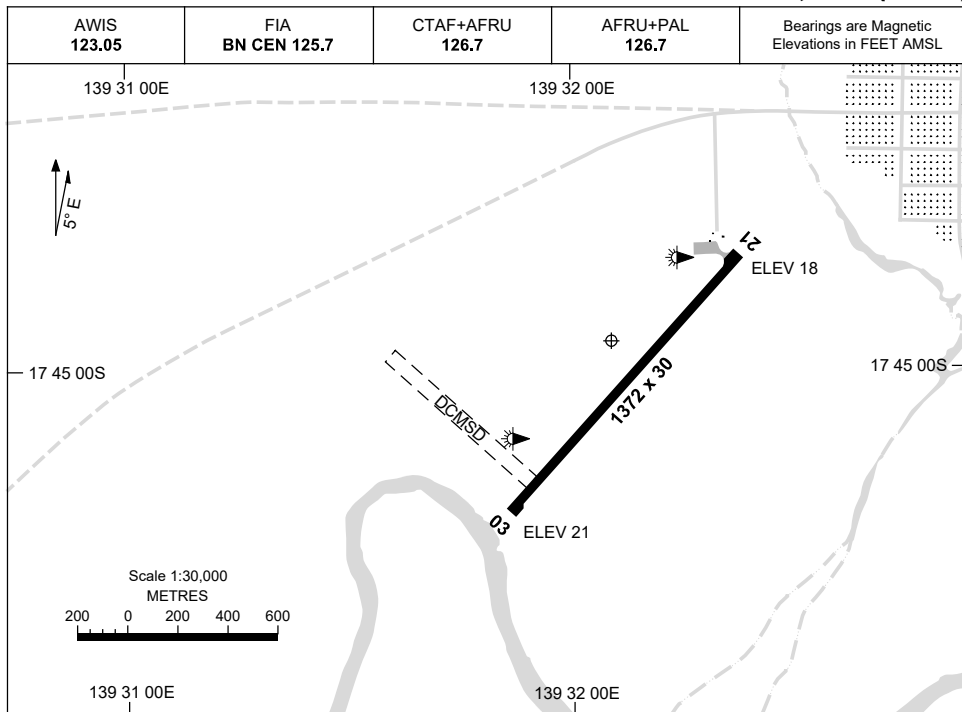

1 DEC 2022

AD ELEV 21
17 44 55S 139 32 04E

AERODROME CHART
BURKETOWN, QLD (YBKT)

	AERODROME LIGHTING
RWY	TAXIWAY : BLUE EDGE RL : AFRU+PAL 126.7 , SDBY (15 SEC)
03 <small>037</small>	LIRL
<small>217</small> 21	LIRL

NOTES

1. FIA FREQ 125.7 AVBL 3,000FT.

Changes: PTBL REMOVED, NOTE 2 DELETED.

BKTAD01-173