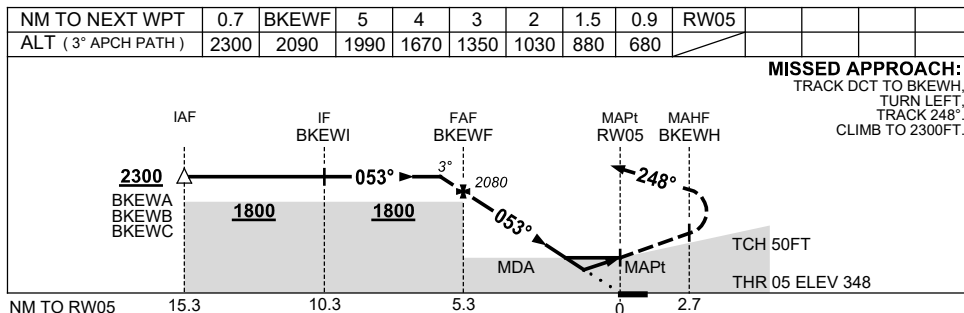

USE QNH

RNP RWY 05

BOURKE, NSW (YBKE)

1 DEC 2022

RNP APCH
LNAV/VNAV RQMTS:
 • YBKE QNH RQ
 • YBKE TEMP RQ
 • PROC TEMP RANGE
 -5°C TO +60°C

Holding at BKEWH

TR	IN	TURN	TIME	MIN ALT	DME LMT
053°	Left	1	2300		

AD ELEV 352
 Bearings are Magnetic
 Elevations in FEET AMSL

NOTES

CATEGORY	A	B	C	D
LNAV/VNAV		680 (332-1.9)		NOT APPLICABLE
LNAV		880 (528-3.0)		
CIRCLING *	950 (598-2.4)		1050 (698-4.0)	
ALTERNATE	(1098-4.4)		(1198-6.0)	

- MAX IAS:
INITIAL : 230KT.
- *2. NO CIRCLING BEYOND 3NM SOUTH EAST OF RWY 18/36.

Changes: CHART TITLE, PBN SPECIFICATION BOX.

BKEGN01-173