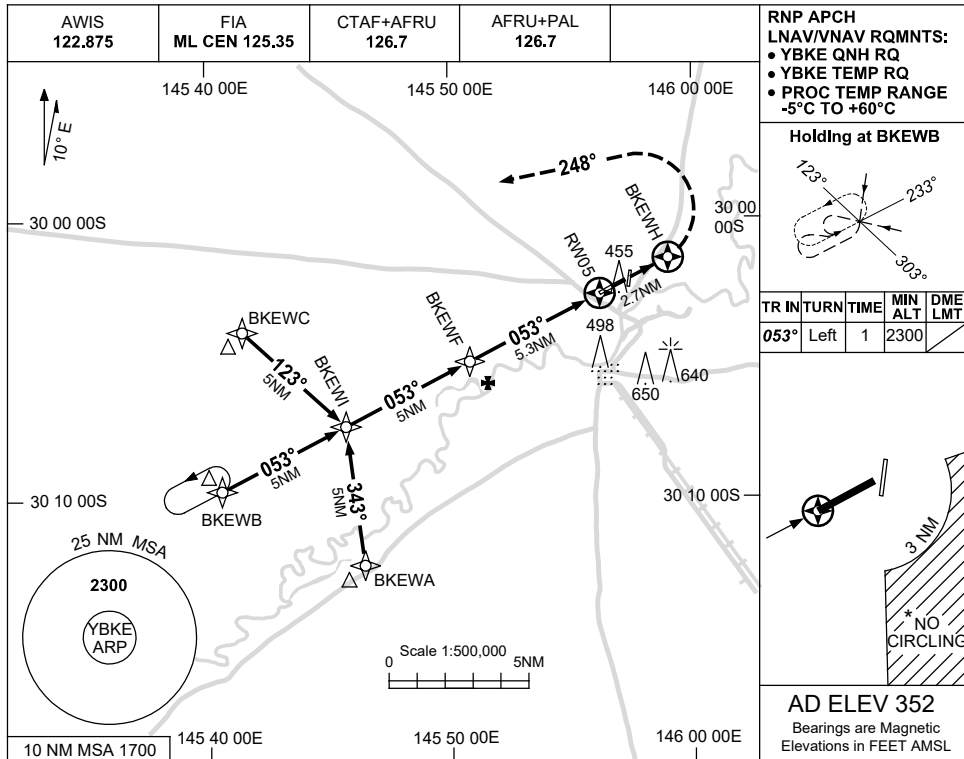

USE QNH

RNP RWY 05

BOURKE, NSW (YBKE)

1 DEC 2022

RNP APCH
LNAV/VNAV RQMTS:
 • YBKE QNH RQ
 • YBKE TEMP RQ
 • PROC TEMP RANGE
 -5°C TO +60°C

Holding at BKEWH

TR	IN	TURN	TIME	MIN ALT	DME LMT
053°	Left	1	2300		

AD ELEV 352
 Bearings are Magnetic
 Elevations in FEET AMSL

NOTES

CATEGORY	A	B	C	D
LNAV/VNAV		680 (332-1.9)		NOT APPLICABLE
LNAV		880 (528-3.0)		
CIRCLING *	950 (598-2.4)		1050 (698-4.0)	
ALTERNATE	(1098-4.4)		(1198-6.0)	

- MAX IAS:
INITIAL : 230KT.
- *2. NO CIRCLING BEYOND 3NM SOUTH EAST OF RWY 18/36.

Changes: CHART TITLE, PBN SPECIFICATION BOX.

BKEGN01-173