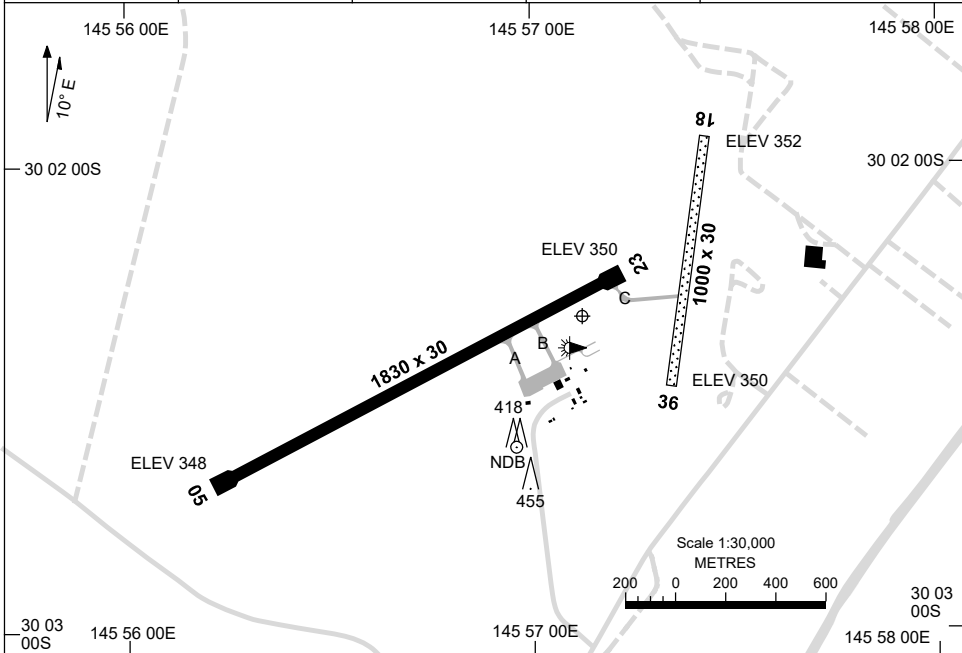

2 DEC 2021

AD ELEV 352
30 02 19S 145 57 07E

AERODROME CHART
BOURKE, NSW (YBKE)

AWIS 122.875	FIA ML CEN 125.35	CTAF+AFRU 126.7	AFRU+PAL 126.7	Bearings are Magnetic Elevations in FEET AMSL
-----------------	----------------------	--------------------	-------------------	--

RWY		AERODROME LIGHTING
		TAXIWAY : BLUE EDGE RL : AFRU+PAL 126.7 , SDBY (120 SEC)
05 <small>053</small>		LIRL
<small>233</small> 23		LIRL
18 <small>178</small>		NIL
<small>358</small> 36		NIL

NOTES

1. AWIS RQ 1 SEC TRANSMIT PULSE TO ACTIVATE.

Changes: ARP COORD.

BKEAD01-169