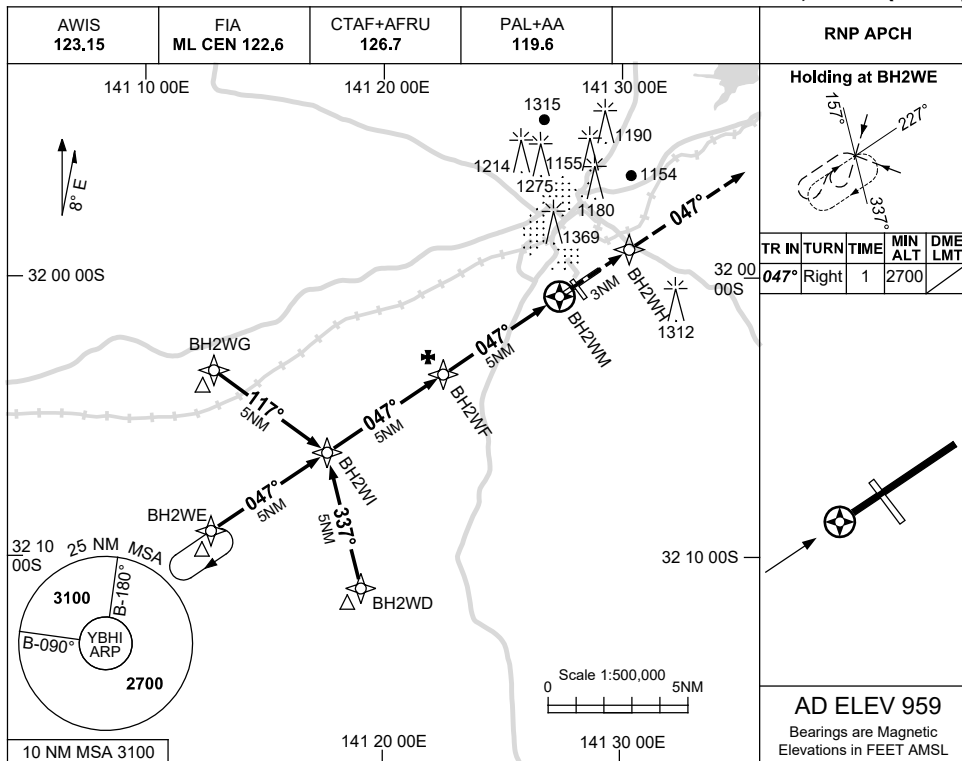

USE QNH

RNP RWY 05

5 SEP 2024

BROKEN HILL, NSW (YBHI)

NM TO NEXT WPT	0.2	BH2WF	4	3	2	1.3	BH2WM						
ALT (3° APCH PATH)	2700	2640	2320	2000	1680	1470							

NOTES

CATEGORY	A	B	C	D
LNAV	1470 (563-3.2)			
CIRCLING	1770 (811-2.4)		1880 (921-4.0)	1880 (921-5.0)
ALTERNATE	(1311-4.4)		(1421-6.0)	(1421-7.0)

1. MAX IAS:
INITIAL : 210KT.

Changes: CIRCLING MINIMA, WPT NAMING CONVENTION, Editorial.

BHIGN01-180