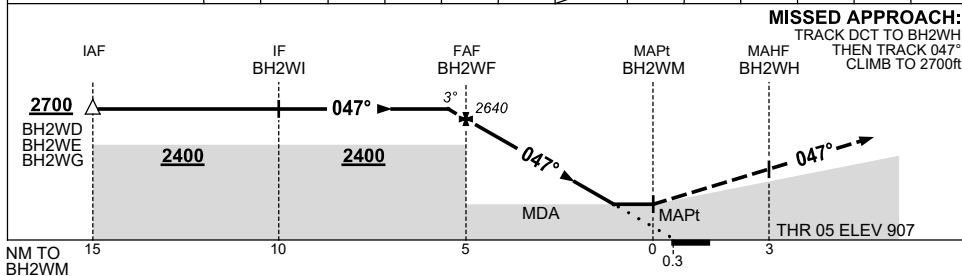

USE QNH

RNP RWY 05

5 SEP 2024

BROKEN HILL, NSW (YBHI)

NM TO NEXT WPT	0.2	BH2WF	4	3	2	1.3	BH2WM						
ALT (3° APCH PATH)	2700	2640	2320	2000	1680	1470							

NOTES

CATEGORY	A	B	C	D
LNAV	1470 (563-3.2)			
CIRCLING	1770 (811-2.4)		1880 (921-4.0)	1880 (921-5.0)
ALTERNATE	(1311-4.4)		(1421-6.0)	(1421-7.0)

1. MAX IAS:
INITIAL : 210KT.

Changes: CIRCLING MINIMA, WPT NAMING CONVENTION, Editorial.

BHIGN01-180