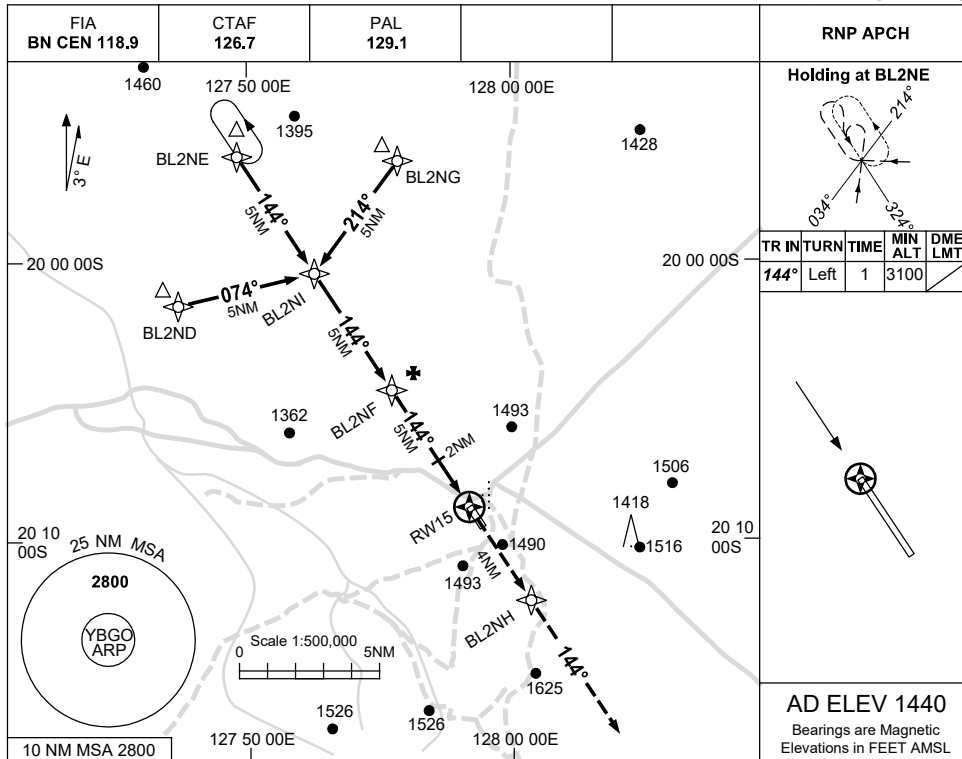

USE QNH

RNP RWY 15

BALGO HILL, WA (YBGO)

13 JUN 2024

NOTES

1. MAX IAS:
INITIAL : 210KT.

CATEGORY	A	B	C	D
LNAV	1890 (494-2.8)			NOT APPLICABLE
CIRCLING	2040 (600-2.4)		2140 (700-4.0)	
ALTERNATE	(1100-4.4)		(1200-6.0)	

Changes: 1418FT OBST, MNM ALT, IAF ALT, RENAMED WPT, DIST-ALT TABLE, HLDG ALT, VIS, Editorial. BGOGN02-179