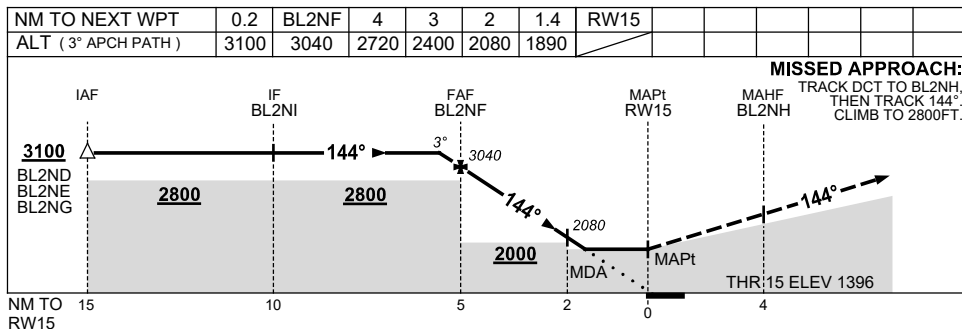

USE QNH

RNP RWY 15

BALGO HILL, WA (YBGO)

13 JUN 2024

NOTES

1. MAX IAS:
INITIAL : 210KT.

CATEGORY	A	B	C	D
LNAV	1890 (494-2.8)			NOT APPLICABLE
CIRCLING	2040 (600-2.4)		2140 (700-4.0)	
ALTERNATE	(1100-4.4)		(1200-6.0)	

Changes: 1418FT OBST, MNM ALT, IAF ALT, RENAMED WPT, DIST-ALT TABLE, HLDG ALT, VIS, Editorial. BGOGN02-179