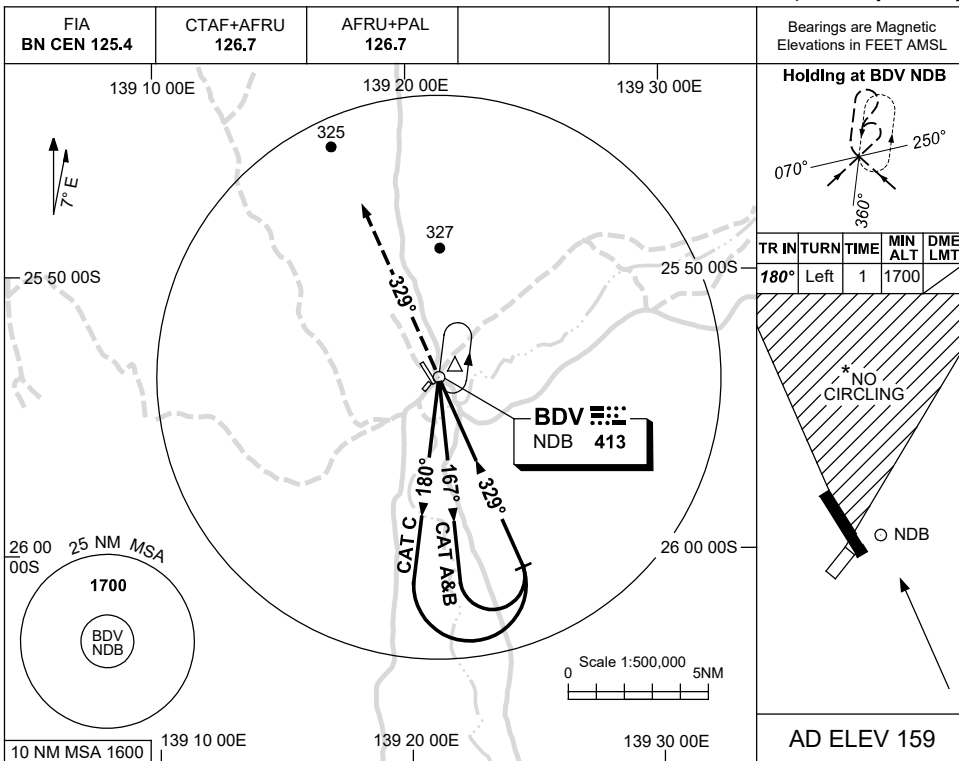

USE QNH

NDB RWY 32
BIRDSVILLE, QLD (YBDV)

8 SEP 2022

DME DIST	NOT APPLICABLE							
ALT								

NOTES

CATEGORY	A	B	C	D
S-I NDB	730 (571-3.2)			NOT APPLICABLE
CIRCLING *	800 (641-2.4)		960 (801-4.0)	
ALTERNATE	(1141-4.4)		(1301-6.0)	

1. MAX IAS:
INITIAL : 210KT.
- * 2. NO CIRCLING IN
SECTOR NORTH OF
RWY 14 AND RWY 21.
3. AWIS (PHONE)
07 3564 3703

Changes: Editorial.

BDVNB01-172