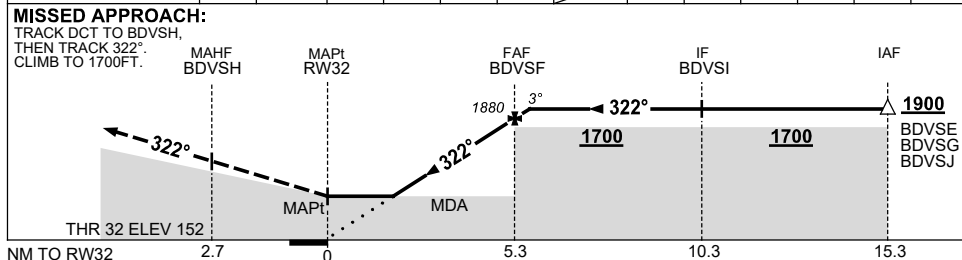

USE QNH

RNP RWY 32  
**BIRDSVILLE, QLD (YBDV)**

8 SEP 2022

NM TO NEXT WPT	0.1	BDVSH	4	3	2	1.5	RW32						
ALT (3° APCH PATH)	1900	1880	1480	1160	840	680							

**NOTES**

CATEGORY	A	B	C	D
LNAV	680 (521-2.9)			NOT APPLICABLE
CIRCLING *	800 (641-2.4)		960 (801-4.0)	
ALTERNATE	(1141-4.4)		(1301-6.0)	

- MAX IAS: INITIAL : 210KT.
- NO CIRCLING IN SECTOR NORTH OF RWY 14 AND RWY 21.
- AWIS (PHONE) 07 3564 3703

Changes: VIS, Editorial.

BDVGN02-172