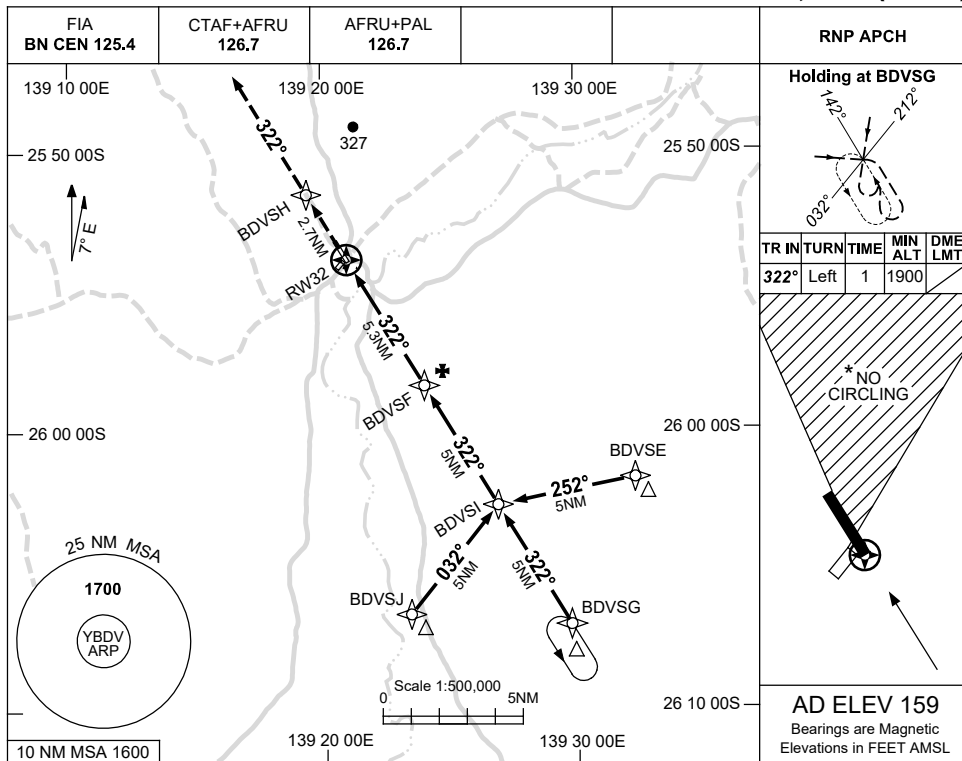

USE QNH

RNP RWY 32  
**BIRDSVILLE, QLD (YBDV)**

8 SEP 2022

NM TO NEXT WPT	0.1	BDVSH	4	3	2	1.5	RW32						
ALT (3° APCH PATH)	1900	1880	1480	1160	840	680							

**NOTES**

CATEGORY	A	B	C	D
LNAV	680 (521-2.9)			NOT APPLICABLE
CIRCLING *	800 (641-2.4)		960 (801-4.0)	
ALTERNATE	(1141-4.4)		(1301-6.0)	

- MAX IAS: INITIAL : 210KT.
- NO CIRCLING IN SECTOR NORTH OF RWY 14 AND RWY 21.
- AWIS (PHONE) 07 3564 3703

Changes: VIS, Editorial.

BDVGN02-172