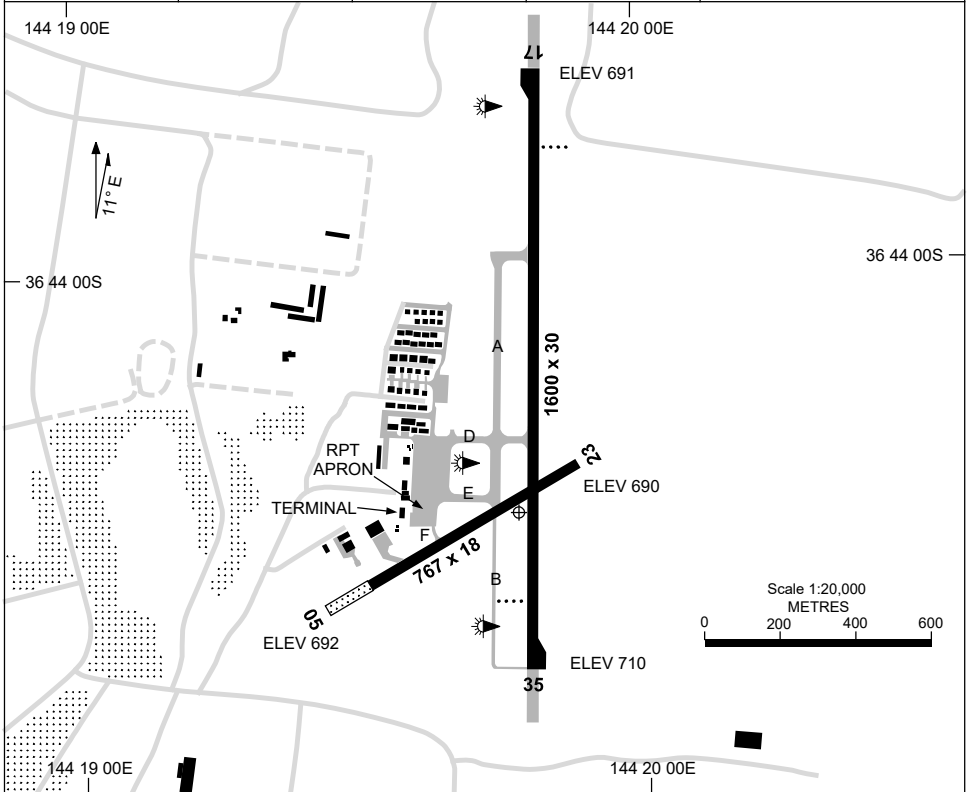

13 JUN 2024

AD ELEV 710
36 44 21S 144 19 47E

AERODROME CHART
BENDIGO, VIC (YBDG)

AWIS 128.15	FIA ML CEN 126.8	CTAF+AFRU 119.3	AFRU+PAL 119.3	Bearings are Magnetic Elevations in FEET AMSL
----------------	---------------------	--------------------	-------------------	--

		AERODROME LIGHTING
RWY		TAXIWAYS : BLUE EDGE ON TWY D RL : AFRU+PAL 119.3, SDBY (15 SEC)
17 ¹⁷¹		PAPI 3.0° 50FT LIRL RGL
³⁵¹ 35		PAPI 3.0° 50FT LIRL RGL
05 ⁰⁵⁰		NIL
²³⁰ 23		NIL

NOTES

- FIA FREQ 126.8 AVBL IN CIRCUIT AREA AND ABOVE.
- AWIS RQ ONE SECOND PULSE TO ACTIVATE.