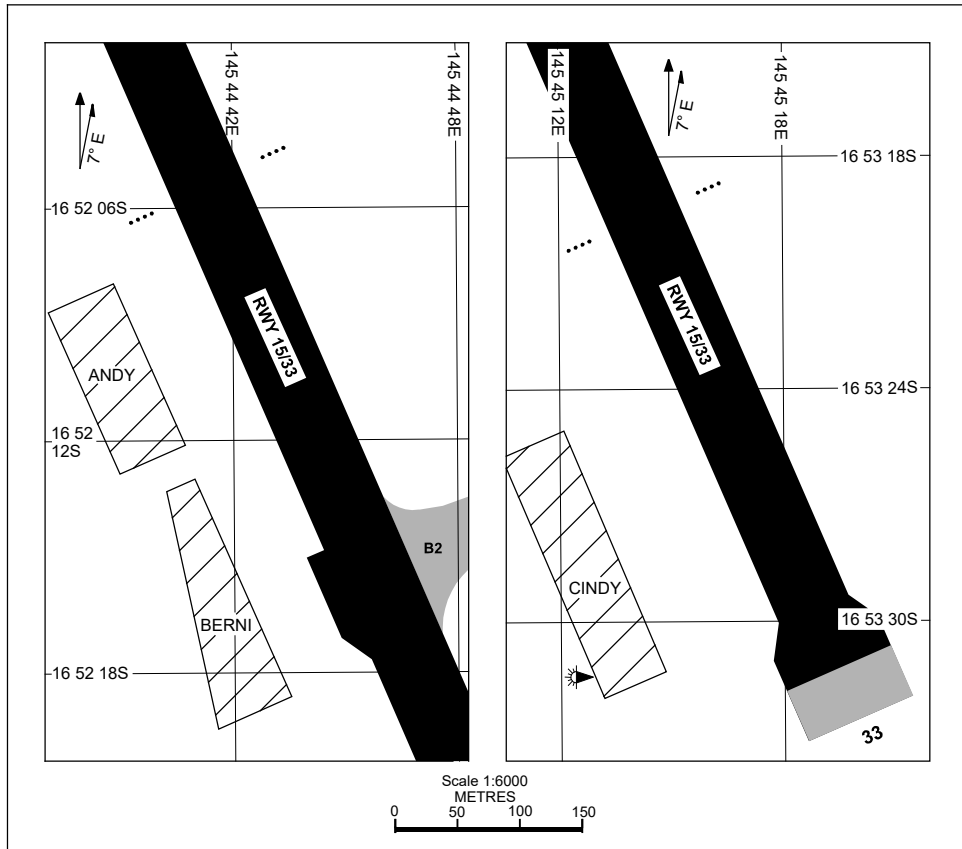

## PARKING POSITION INFORMATION

STAND	CO-ORDINATES	ELEV (ft)	CAPACITY	HYDRANT FUEL	DOCKING SYSTEM
ANDY	16 52 10.46S 145 44 38.10E	6	N/A	N/A	NIL
BERNI	16 52 16.29S 145 44 40.96E	4	N/A	N/A	NIL
CINDY	16 53 27.88S 145 45 12.66E	4	N/A	N/A	NIL

Changes:RWY 33 END.

BCSAP04-170