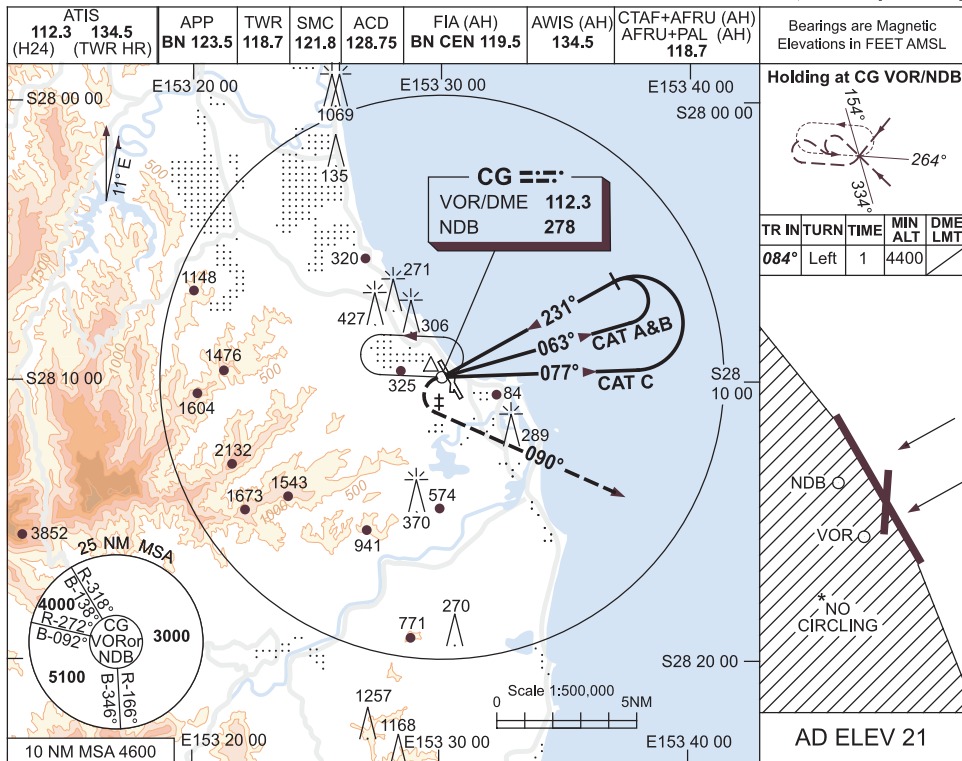

USE QNH

NDB-A or VOR-A

18 AUG 2016

GOLD COAST, QLD (YBCG)

NOTES

- ‡1. MAX IAS:
MAP TURN: 160KT
INITIAL: 210KT.
- *2. NO CIRCLING WEST
OF RWY 14/32.
- 3. COLOUR: SEE
SPEC NOTICES.

CATEGORY	A	B	C	D
				NOT APPLICABLE
CIRCLING *	860 (839-2.4)		960 (939-4.0)	
ALTERNATE	(1339-4.4)		(1439-6.0)	

Changes: BASETURN TIMING, BASETURN MIN ALT, CAT D CANCELLED, MSA, NOTE 1.

BCGNB03-148