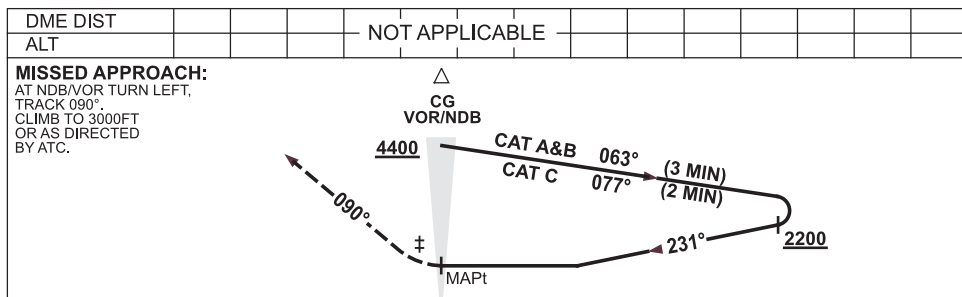

USE QNH

NDB-A or VOR-A

18 AUG 2016

GOLD COAST, QLD (YBCG)

NOTES

- ‡1. MAX IAS:
MAP TURN: 160KT
INITIAL: 210KT.
- *2. NO CIRCLING WEST
OF RWY 14/32.
- 3. COLOUR: SEE
SPEC NOTICES.

CATEGORY	A	B	C	D
				NOT APPLICABLE
CIRCLING *	860 (839-2.4)		960 (939-4.0)	
ALTERNATE	(1339-4.4)		(1439-6.0)	

Changes: BASETURN TIMING, BASETURN MIN ALT, CAT D CANCELLED, MSA, NOTE 1.

BCGNB03-148