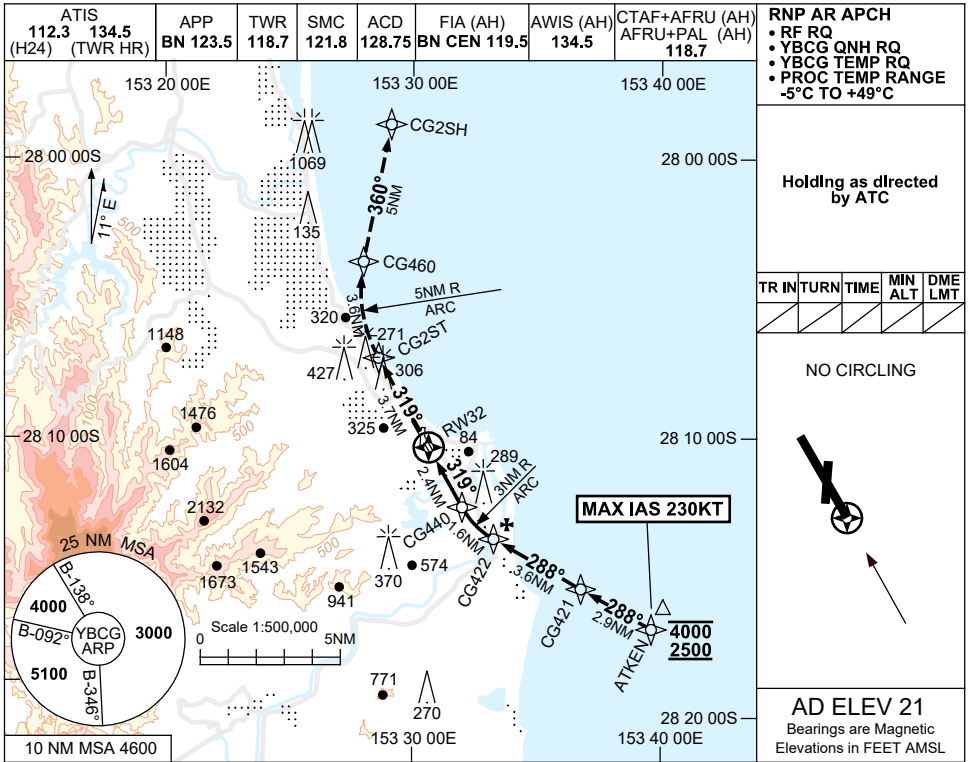

FOR CASA APPROVED OPERATORS ONLY

USE QNH

RNP Y RWY 32 (AR)

**GOLD COAST, QLD (YBCG)**

1 DEC 2022

RNP AR APCH				
<ul style="list-style-type: none"> <li>• RF RQ</li> <li>• YBCG QNH RQ</li> <li>• YBCG TEMP RQ</li> <li>• PROC TEMP RANGE -5°C TO +49°C</li> </ul>				
Holding as directed by ATC				
TR	IN	TURN	TIME	MIN ALT
				DME LMT
NO CIRCLING				
AD ELEV 21				
Bearings are Magnetic				
Elevations in FEET AMSL				

**NOTES**

1. MAX IAS: ATKEN : 230KT.

CATEGORY	A	B	C	D
RNP 0.2		360 (347-1.9)		
RNP 0.3		560 (547-3.1)		
CIRCLING	NOT AUTHORISED			
ALTERNATE	(1239-4.4)		(1339-6.0)	(1339-7.0)

Changes: WAYPOINT NAMES, Editorial.