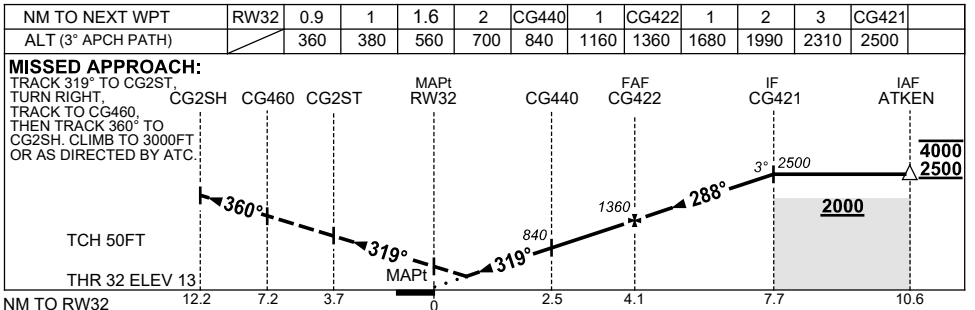

FOR CASA APPROVED OPERATORS ONLY

USE QNH

RNP Y RWY 32 (AR)

**GOLD COAST, QLD (YBCG)**

1 DEC 2022

RNP AR APCH				
<ul style="list-style-type: none"> <li>• RF RQ</li> <li>• YBCG QNH RQ</li> <li>• YBCG TEMP RQ</li> <li>• PROC TEMP RANGE -5°C TO +49°C</li> </ul>				
Holding as directed by ATC				
TR	IN	TURN	TIME	MIN ALT
				DME LMT
NO CIRCLING				
AD ELEV 21				
Bearings are Magnetic				
Elevations in FEET AMSL				

**NOTES**

1. MAX IAS: ATKEN : 230KT.

CATEGORY	A	B	C	D
RNP 0.2		360 (347-1.9)		
RNP 0.3		560 (547-3.1)		
CIRCLING	NOT AUTHORISED			
ALTERNATE	(1239-4.4)		(1339-6.0)	(1339-7.0)

Changes: WAYPOINT NAMES, Editorial.