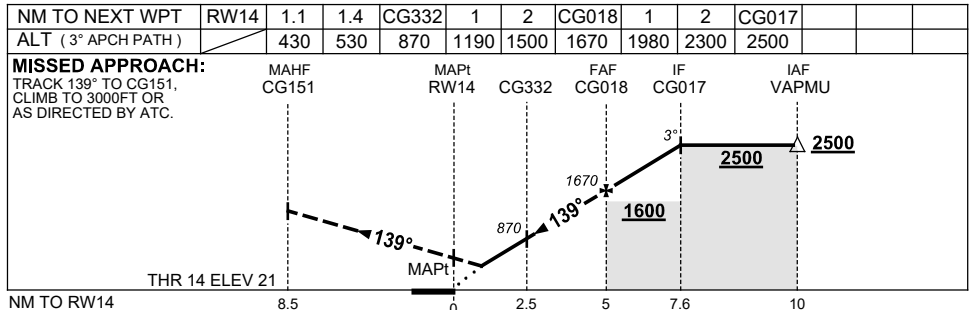

# FOR CASA APPROVED OPERATORS ONLY

USE QNH

RNP W RWY 14 (AR)

**GOLD COAST, QLD (YBCG)**

9 SEP 2021

**RNP AR APCH**

- RF RQ
- YBCG QNH RQ
- YBCG TEMP RQ
- PROC TEMP RANGE 0°C TO +49°C

Holding as directed by ATC

TR	IN	TURN	TIME	MIN ALT	DME LMT

NO CIRCLING

**AD ELEV 21**  
Bearings are Magnetic  
Elevations in FEET AMSL

**NOTES**

1. COLOUR: SEE SPEC NOTICES.

CATEGORY	A	B	C	D
RNP 0.3		530 (509-2.9)		
RNP 0.11		430 (409-2.3)		
CIRCLING	NOT AUTHORISED			
ALTERNATE	(1239-4.4)		(1339-6.0)	(1339-7.0)