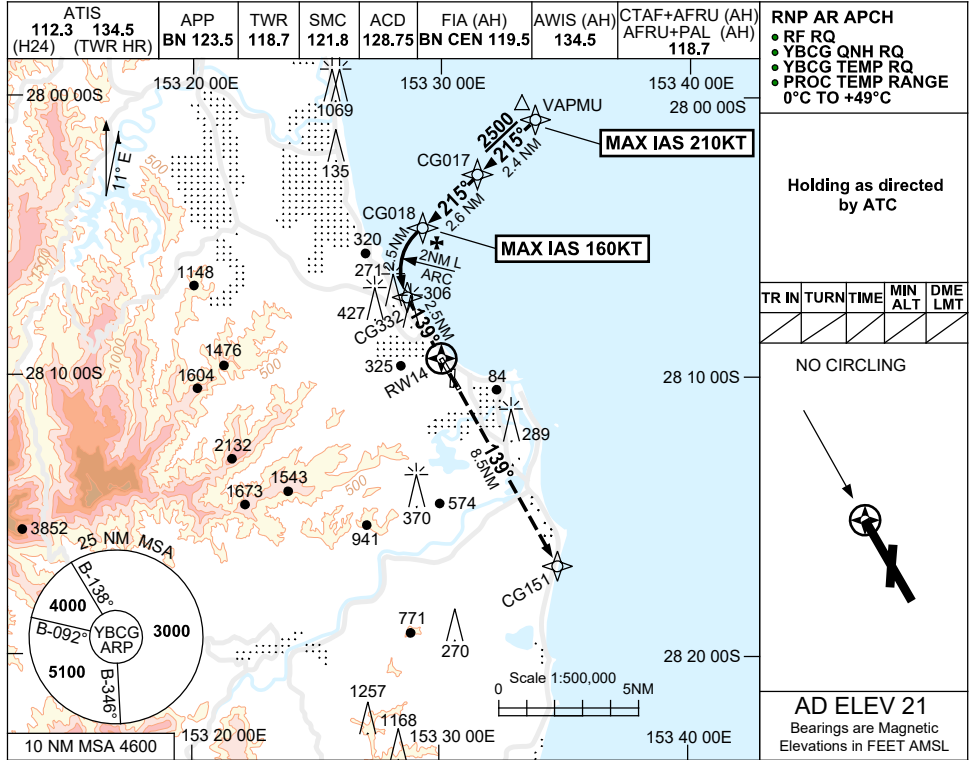

# FOR CASA APPROVED OPERATORS ONLY

USE QNH

RNP W RWY 14 (AR)

**GOLD COAST, QLD (YBCG)**

9 SEP 2021

**RNP AR APCH**

- RF RQ
- YBCG QNH RQ
- YBCG TEMP RQ
- PROC TEMP RANGE 0°C TO +49°C

Holding as directed by ATC

TR	IN	TURN	TIME	MIN ALT	DME LMT

NO CIRCLING

**AD ELEV 21**  
Bearings are Magnetic  
Elevations in FEET AMSL

**NOTES**

1. COLOUR: SEE SPEC NOTICES.

CATEGORY	A	B	C	D
RNP 0.3		530 (509-2.9)		
RNP 0.11		430 (409-2.3)		
CIRCLING	NOT AUTHORISED			
ALTERNATE	(1239-4.4)		(1339-6.0)	(1339-7.0)