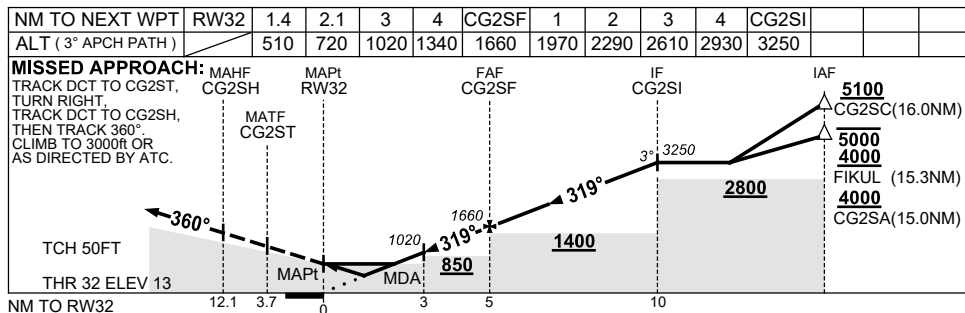

USE QNH

RNP Z RWY 32

21 MAR 2024

**GOLD COAST, QLD (YBCG)**

CATEGORY	A	B	C	D
LNAV/VNAV		510 (497-2.8)		
LNAV		720 (707-4.0)		
CIRCLING *	860 (839-2.4)		960 (939-4.0)	960 (939-5.0)
ALTERNATE	(1339-4.4)		(1439-6.0)	(1439-7.0)

- NOTES**
- MAX IAS: INITIAL : 210KT.
  - \* NO CIRCLING WEST OF RWY 14/32.
  - COLOUR: SEE SPEC NOTICES.

Changes: Editorial.

BCGGN02-178