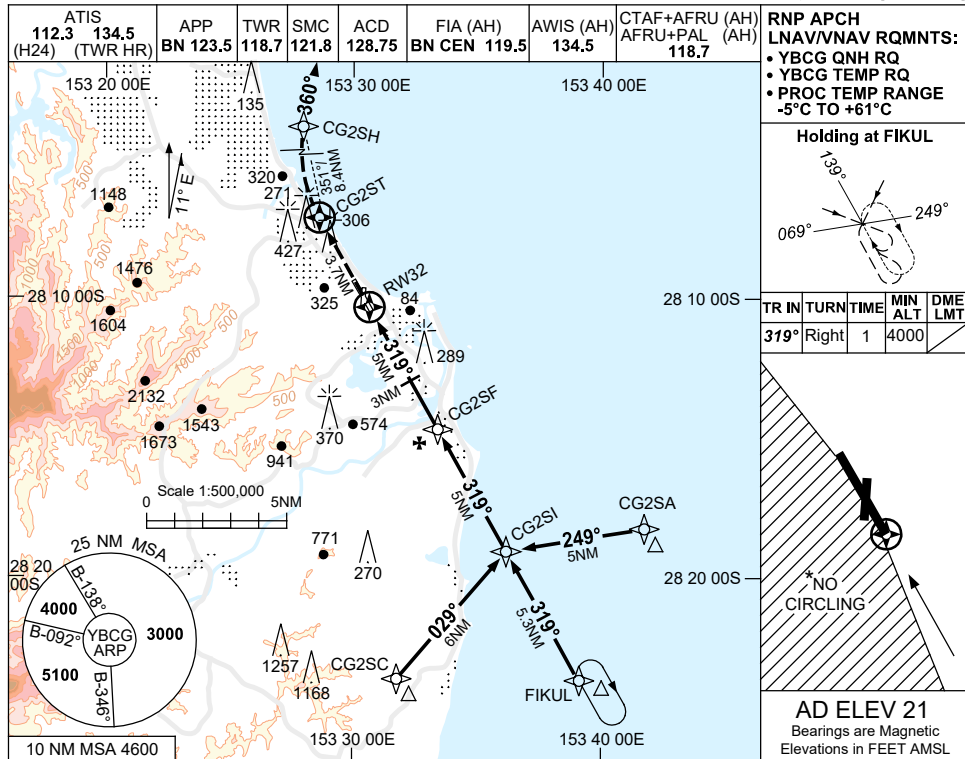

USE QNH

RNP Z RWY 32

21 MAR 2024

**GOLD COAST, QLD (YBCG)**

CATEGORY	A	B	C	D
LNAV/VNAV		510 (497-2.8)		
LNAV		720 (707-4.0)		
CIRCLING *	860 (839-2.4)		960 (939-4.0)	960 (939-5.0)
ALTERNATE	(1339-4.4)		(1439-6.0)	(1439-7.0)

- NOTES**
- MAX IAS: INITIAL : 210KT.
  - \* NO CIRCLING WEST OF RWY 14/32.
  - COLOUR: SEE SPEC NOTICES.

Changes: Editorial.

BCGGN02-178