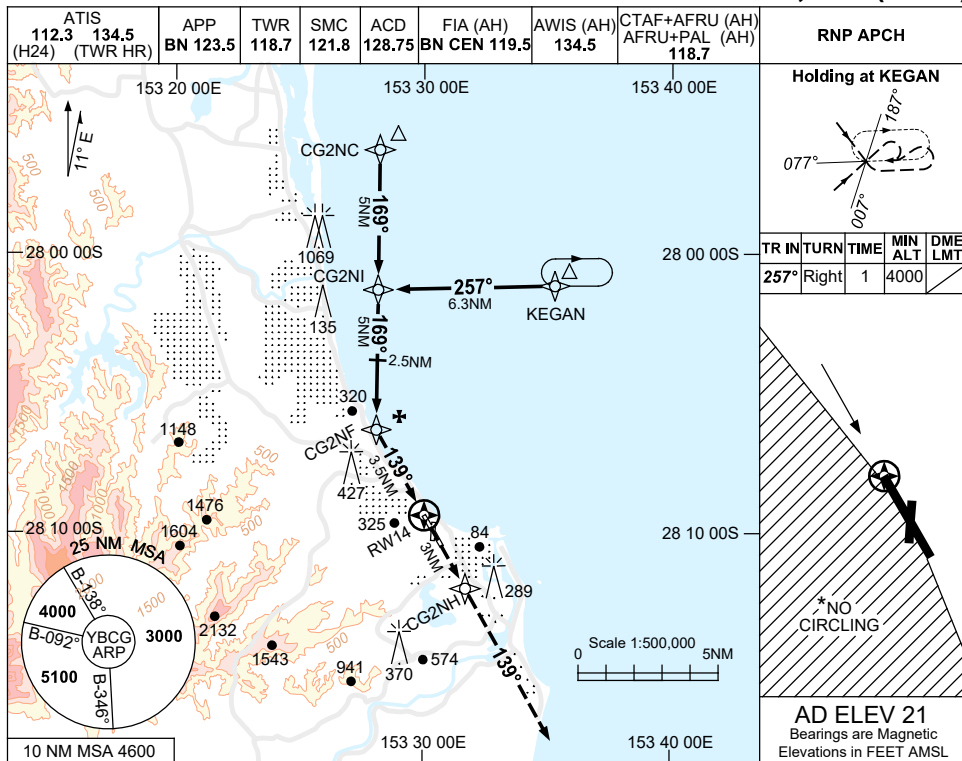

USE QNH

RNP Z RWY 14

GOLD COAST, QLD (YBCG)

1 DEC 2022

CATEGORY	A	B	C	D
LNAV	670 (649-3.7)			
CIRCLING *	860 (839-2.4)	960 (939-4.0)	960 (939-5.0)	
ALTERNATE	(1339-4.4)	(1439-6.0)	(1439-7.0)	

- NOTES**
- MAX IAS: INITIAL : 210KT.
 - * NO CIRCLING WEST OF RWY 14/32.
 - COLOUR: SEE SPEC NOTICES.

Changes: WAYPOINT NAMES.

BCGGN01-173