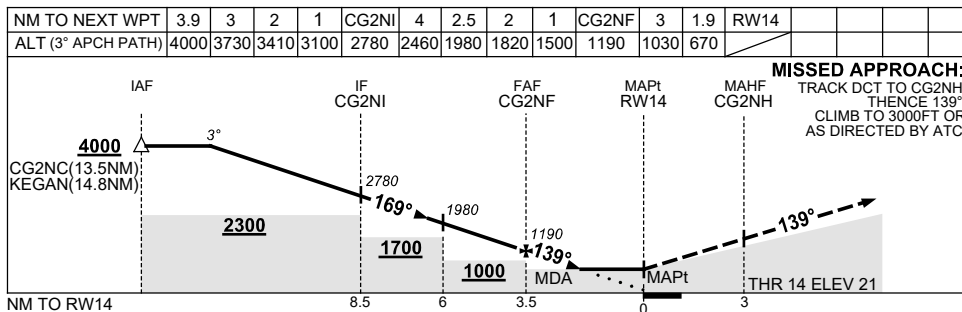

USE QNH

RNP Z RWY 14

GOLD COAST, QLD (YBCG)

1 DEC 2022

CATEGORY	A	B	C	D
LNAV	670 (649-3.7)			
CIRCLING *	860 (839-2.4)	960 (939-4.0)	960 (939-5.0)	
ALTERNATE	(1339-4.4)	(1439-6.0)	(1439-7.0)	

- NOTES**
- MAX IAS: INITIAL : 210KT.
 - * NO CIRCLING WEST OF RWY 14/32.
 - COLOUR: SEE SPEC NOTICES.