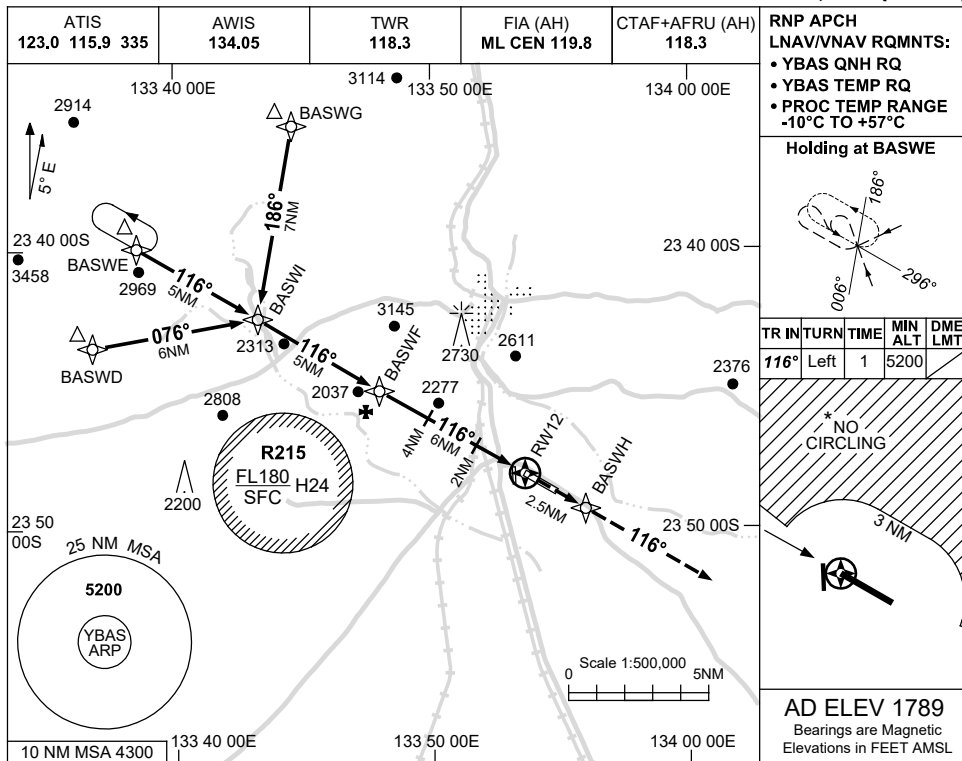

USE QNH

RNP Z RWY 12

ALICE SPRINGS, NT (YBAS)

13 JUN 2024

RNP APCH
LNAV/VNAV RQMNTS:
 • YBAS QNH RQ
 • YBAS TEMP RQ
 • PROC TEMP RANGE
 -10°C TO +57°C

Holding at BASWE

TR	IN	TURN	TIME	MIN ALT	DME LMT
116°	Left	1	5200		

AD ELEV 1789
 Bearings are Magnetic
 Elevations in FEET AMSL

NM TO NEXT WPT	4.6	4	3	2	1	BASWF	5	4	3	2	1.5	1	RWY12
ALT (3° APCH PATH)	5200	5020	4700	4380	4070	3750	3430	3110	2790	2470	2320	2140	

MISSED APPROACH:
 TRACK DCT TO BASWH,
 THEN TRACK 116°.
 CLIMB TO 5200ft.

NOTES

CATEGORY	A	B	C	D
LNAV/VNAV		2140 (354-1.1)		
LNAV		2320 (531-2.1)		
CIRCLING *	2570 (781-2.4)		2990(1201-4.0)	2990(1201-5.0)
ALTERNATE	(1281-4.4)		(1701-6.0)	(1701-7.0)

- * 1. NO CIRCLING NORTH OF RWY 12/30 BEYOND 3NM.
- 2. CTA CONTAINMENT NOT ASSURED WHEN HOLDING AT OR BLW 6500FT.