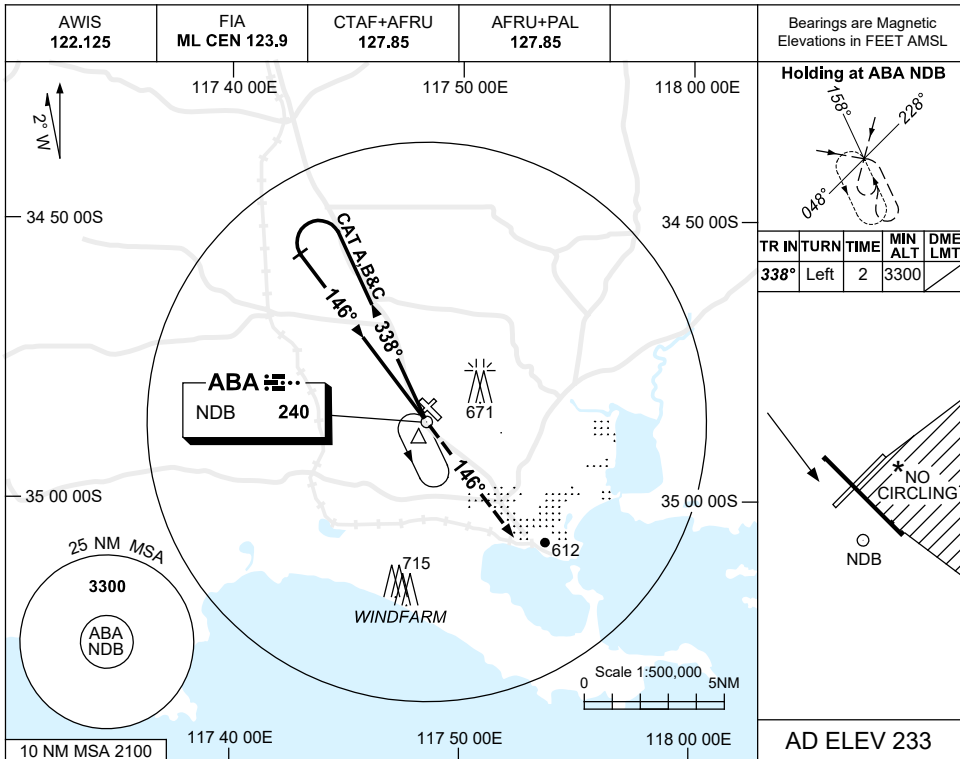

USE QNH

NDB-Z RWY 14
ALBANY, WA (YABA)

7 NOV 2019

DME DIST	NOT APPLICABLE									
ALT										

CATEGORY	A	B	C	D
S-I NDB	1120 (887-5.0)			NOT APPLICABLE
CIRCLING *	1120 (887-2.4)	1170 (937-4.0)		
ALTERNATE	(1387-4.4)	(1437-6.0)		

- NOTES**
- MAX IAS:
 INITIAL :
 CAT A&B 140KT.
 CAT C 210KT.
 - NO CIRCLING IN SECTOR EAST OF RWY 14/32 & SOUTH OF RWY 05/23.
 - COLOUR: SEE SPEC NOTICES.

Changes: D136 & 500FT CONTOUR REMOVED.

ABANB02-161