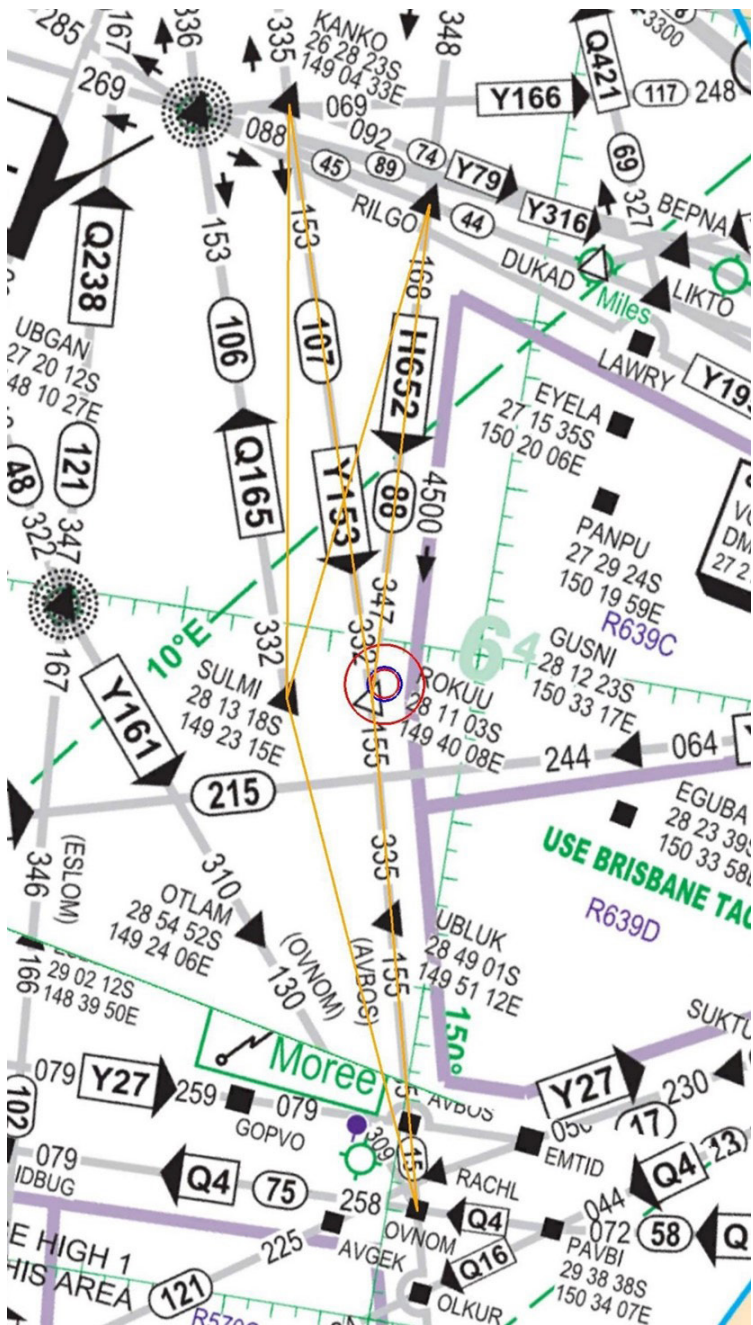

2. HORIZONTAL ROCKET LAUNCHES

- 2.1 The following temporary danger area (TDA) is declared to contain horizontal rocket launching activities at Funny Farm:

YBBB/TDA 'FUNNY FARM'**ROCKET LAUNCHING****LATERAL LIMITS:** Within 3NM radius of 280739S 1494224E**VERTICAL LIMITS:** SFC – 5000FT AMSL**HOURS OF ACTIVITY:** NOTAM**CONTACT:** BSA Operations Manager (0407 398 057)

Typical TRA 'FUNNYL' Activation Timings		
	QLD Local Time (AEST)	Time (UTC)
MON – WED	1000 – 1100	0000 – 0100
FRI	1200 – 1400	0200 – 0400
THU	1000 – 1100 1200 – 1300 1430 – 1530	0000 – 0100 0200 – 0300 0430 – 0530

6. CANCELLATION

6.1 This SUP is associated with ongoing rocket launching activities and remains in force until cancelled.

7. DISTRIBUTION

7.1 Airservices Australia website only.

Appendices

1. Temporary SUA areas – ERCH1/3 overlay with diversion routing (and inset)
2. Temporary SUA areas – ERCL3 overlay

1. Temporary SUA areas – ERCH1/3 overlay with diversion routing (and inset)

2. Temporary SUA areas – ERCL3 overlay