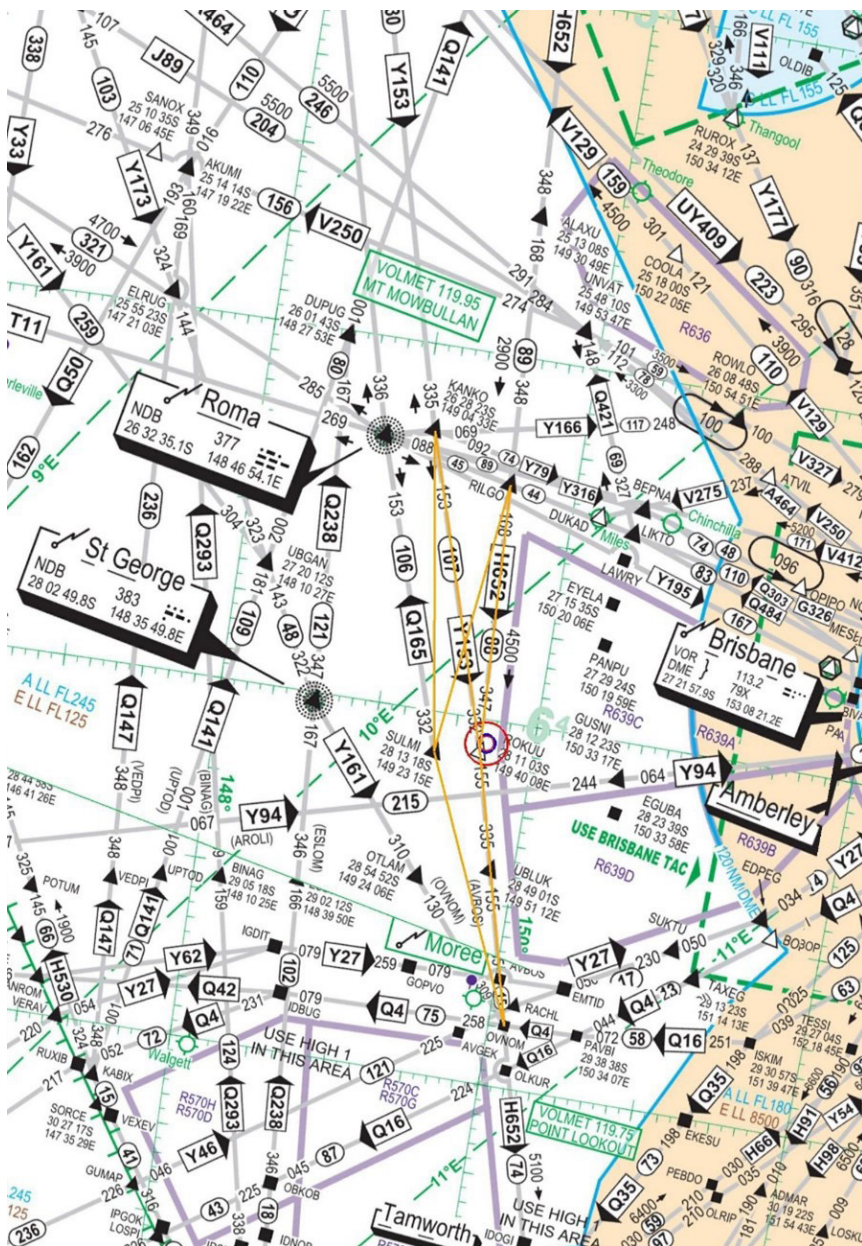

- 1.1 This SUP cancels and replaces SUP H42/24 on 1 July 2024, with amendment to activation window in para 2.2.1.
- 1.2 Black Sky Aerospace (BSA) conduct regular rocket launches from their launch facility at Funny Farm, Queensland. Low-level horizontal launches are currently managed by activation of a temporary danger area (upper limit 5,000FT AMSL, see Section 2), while vertical launches are managed by activation of a temporary restricted area (variable upper limit, see section 3).

2. HORIZONTAL ROCKET LAUNCHES

- 2.1 The following temporary danger area (TDA) is declared to contain horizontal rocket launching activities at Funny Farm:

YBBB/TDA 'FUNNY FARM'**ROCKET LAUNCHING****LATERAL LIMITS:** Within 3NM radius of 280739S 1494224E**VERTICAL LIMITS:** SFC – 5000FT AMSL**HOURS OF ACTIVITY:** NOTAM**CONTACT:** BSA Operations Manager (0407 398 057)

6. CANCELLATION

6.1 This SUP is associated with ongoing rocket launching activities and remains in force until cancelled.

7. DISTRIBUTION

7.1 Airservices Australia website only.

Appendices

1. Temporary SUA areas – ERCH1/3 overlay with diversion routing (and inset)
2. Temporary SUA areas – ERCL3 overlay

1. Temporary SUA areas – ERCH1/3 overlay with diversion routing (and inset)

2. Temporary SUA areas – ERCL3 overlay